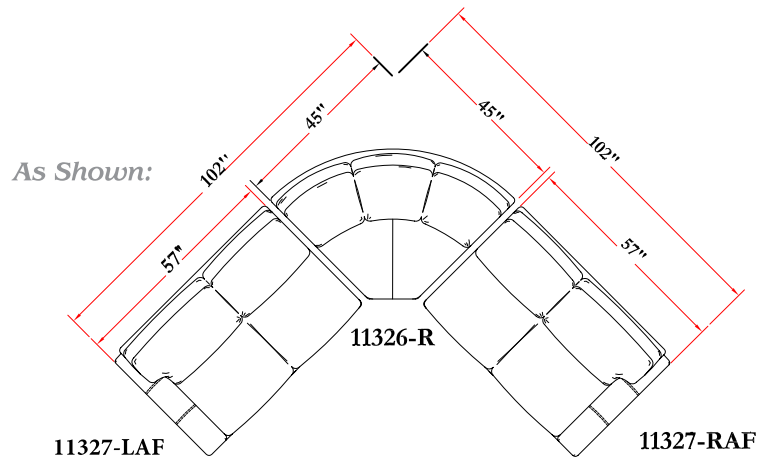

Bowden Sectional

**11326-C Bowden
Corner Chair**
Overall: H36 W36 D36
Inside: W20 D19
Seat: H20

**11328-LAF Bowden
Left Arm Facing Sofa**
Overall: H36 W80 D36
Inside: W72 D19
Seat: H20
Arm: H24

**11326-R Bowden
Round Chair**
Overall: H36 W64 D36
Inside: W40 D19
Seat: H20

**11328-RAF Bowden
Right Arm Facing Sofa**
Overall: H36 W80 D36
Inside: W72 D19
Seat: H20
Arm: H24

**11326-LAF Bowden
Left Arm Facing Chair**
Overall: H36 W28 D36
Inside: W20 D19
Seat: H20
Arm: H24

**11329-LAF Bowden
Left Arm Facing Sofa
w/ Built-In Corner**
Overall: H36 W90 D36
Inside: W72 D19
Seat: H20
Arm: H24

**11326-RAF Bowden
Right Arm Facing Chair**
Overall: H36 W28 D36
Inside: W20 D19
Seat: H20
Arm: H24

**11329-RAF Bowden
Right Arm Facing Sofa
w/ Built-In Corner**
Overall: H36 W90 D36
Inside: W72 D19
Seat: H20
Arm: H24

**11328-A Bowden
Armless Sofa**
Overall: H36 W72 D36
Inside: W72 D19
Seat: H20

**11327-RAF Bowden
Right Arm Facing Loveseat**
Overall: H36 W57 D36
Inside: W49 D19
Seat: H20
Arm: H24