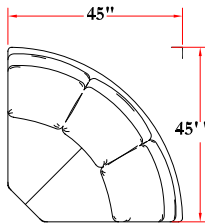

Bowden Sectional

**11326-C Bowden
Corner Chair**
Overall: H36 W36 D36
Inside: W20 D19
Seat: H20

**11328-LAF Bowden
Left Arm Facing Sofa**
Overall: H36 W80 D36
Inside: W72 D19
Seat: H20
Arm: H24

**11326-R Bowden
Round Chair**
Overall: H36 W64 D36
Inside: W40 D19
Seat: H20

**11328-RAF Bowden
Right Arm Facing Sofa**
Overall: H36 W80 D36
Inside: W72 D19
Seat: H20
Arm: H24

**11326-LAF Bowden
Left Arm Facing Chair**
Overall: H36 W28 D36
Inside: W20 D19
Seat: H20
Arm: H24

**11329-LAF Bowden
Left Arm Facing Sofa
w/ Built-In Corner**
Overall: H36 W90 D36
Inside: W72 D19
Seat: H20
Arm: H24