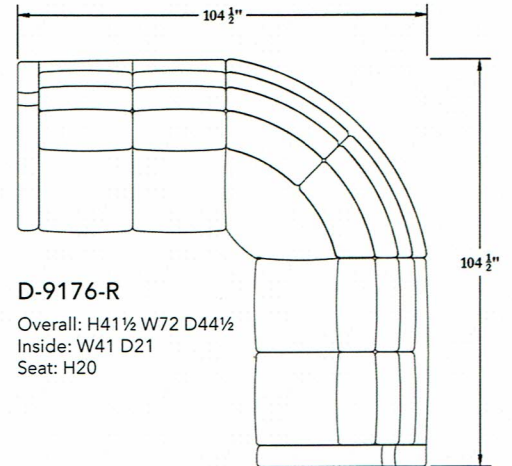

SECTIONAL OFFERINGS

D-9176-R

Overall: H41½ W72 D44½
Inside: W41 D21
Seat: H20

D-9177-LAF-MR

Overall: H41½ W53½ D44½
Inside: W48 D21
Seat: H20
Arm Height: H26

D-9177-RAF-MR

Overall: H41½ W53½ D44½
Inside: W48 D21
Seat: H20
Arm Height: H26

D-9176-C

Overall: H41½ W43½ D43½
Inside: W21 D21
Seat: H20

D-9176-A

Overall: H41½ W24 D44½
Inside: W24 D21
Seat: H20

D-9177-LAF/RAF-MR