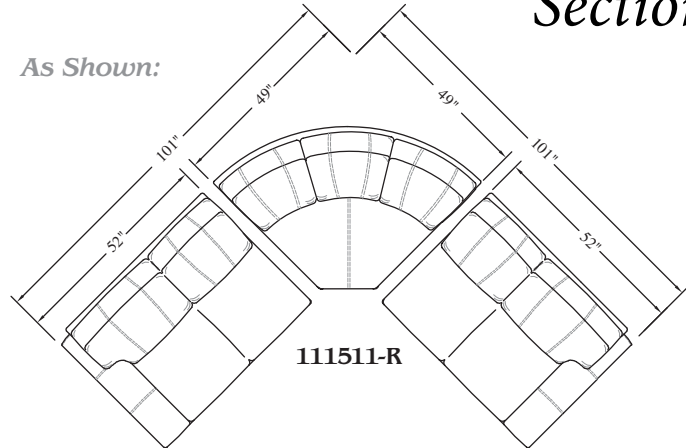

Easton Sectional

As Shown:

111511-R

111512-LAF

111512-RAF

**111511-C Easton
Corner Chair**

Overall: H37 W39 D39
Inside: W21 D21
Seat: H21

**111511-A Easton
Armless Chair**

Overall: H37 W22½ D39
Inside: D21
Seat: H21

**111512-A Easton
Armless Loveseat**

Overall: H37 W45 D39
Inside: D21
Seat: H21

**111513-A Easton
Armless Sofa**

Overall: H37 W67½ D39
Inside: D21
Seat: H21

**111513-LAF Easton
Left Arm Facing Sofa**

Overall: H37 W73 D39
Inside: W64 D21
Seat: H21
Arm: H25

**111513-RAF Easton
Right Arm Facing Sofa**

Overall: H37 W73 D39
Inside: W64 D21
Seat: H21
Arm: H25

**111514-LAF Easton
Left Arm Facing Sofa
with Built-in Corner**

**111512-LAF Easton
Left Arm Facing Loveseat**

Overall: H37 W52 D39
Seat: W43 D21
Inside: H21
Arm: H25

**111512-RAF Easton
Right Arm Facing Loveseat**

Overall: H37 W52 D39
Inside: W43 D21
Seat: H21
Arm: H25