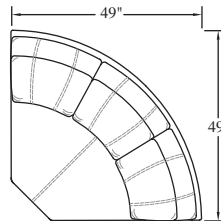

Overall: H37 W73 D39
Inside: W64 D21
Seat: H21
Arm: H25

**111513-RAF Easton
Right Arm Facing Sofa**

Overall: H37 W73 D39
Inside: W64 D21
Seat: H21
Arm: H25

**111514-LAF Easton
Left Arm Facing Sofa
with Built-in Corner**

Overall: H37 W91 D39
Inside: W65 D21
Seat: H21
Arm: H25

**111514-RAF Easton
Right Arm Facing Sofa
with Built-in Corner**

Overall: H37 W91 D39
Inside: W65 D21
Seat: H21
Arm: H25

**111511-CH-LAF Easton
Left Arm Facing Chaise**

Overall: H37 W38 D70½
Inside: W27½ D51
Seat: H21
Arm: H25

**111511-CH-RAF Easton
Right Arm Facing Chaise**

Overall: H37 W38 D70½
Inside: W27½ D51
Seat: H21
Arm: H25

**111511-R Easton
Round Chair**

Overall: H37 W66 D39
Inside: W45 D21
Seat: H21

**111512-LAF Easton
Left Arm Facing Loveseat**

Overall: H37 W52 D39
Seat: W43 D21
Inside: H21
Arm: H25

**111512-RAF Easton
Right Arm Facing Loveseat**

Overall: H37 W52 D39
Inside: W43 D21
Seat: H21
Arm: H25