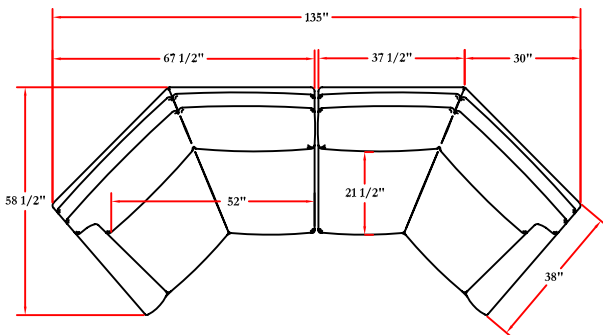

**46-C  
Corner Chair**  
Overall: H36 W38 D38  
Inside: W21 1/2 D21 1/2  
Seat: H20

**49-70-3/3-LAF  
Left Arm Facing  
Corner Sofa**  
Overall: H36 W94 D38  
Inside: W69 1/2 D21 1/2  
Seat: H20  
Arm: H25 1/2

**49-70-3/3-RAF  
Right Arm Facing  
Corner Sofa**  
Overall: H36 W94 D38  
Inside: W69 1/2 D21 1/2  
Seat: H20  
Arm: H25 1/2

**46-24-CH-LAF  
Left Arm Facing Chaise**  
Overall: H36 W32 D68  
Inside: W24 D51 1/2  
Seat: H20  
Arm: H25 1/2

**46-24-CH-RAF  
Right Arm Facing Chaise**  
Overall: H36 W32 D68  
Inside: W24 D51 1/2  
Seat: H20  
Arm: H25 1/2

**46-3/1-R  
Round Chair**  
Overall: H36 W71 D38  
Inside: W47 D24 1/2  
Seat: H20

**47-2/2-LW/RW  
Left/Right Arm Facing Wedge Loveseat**  
Overall: H36 W67 1/2 D58 1/2  
Inside: W52 D21 1/2  
Seat: H20  
Arm: H25 1/2