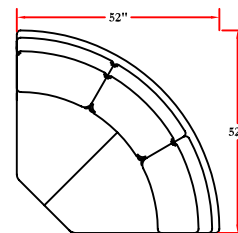

**46-24-LAF  
Left Arm Facing Chair**  
Overall: H36 W32 D38  
Inside: W24 D21 1/2  
Seat: H20  
Arm: H25 1/2

**46-24-RAF  
Right Arm Facing Chair**  
Overall: H36 W32 D38  
Inside: W24 D21 1/2  
Seat: H20  
Arm: H25 1/2

**46-C  
Corner Chair**  
Overall: H36 W38 D38  
Inside: W21 1/2 D21 1/2  
Seat: H20

**49-70-3/3-LAF  
Left Arm Facing  
Corner Sofa**  
Overall: H36 W94 D38  
Inside: W69 1/2 D21 1/2  
Seat: H20  
Arm: H25 1/2

**49-70-3/3-RAF  
Right Arm Facing  
Corner Sofa**  
Overall: H36 W94 D38  
Inside: W69 1/2 D21 1/2  
Seat: H20  
Arm: H25 1/2

**46-24-CH-LAF  
Left Arm Facing Chaise**  
Overall: H36 W32 D68  
Inside: W24 D51 1/2  
Seat: H20  
Arm: H25 1/2

**46-24-CH-RAF  
Right Arm Facing Chaise**  
Overall: H36 W32 D68  
Inside: W24 D51 1/2  
Seat: H20  
Arm: H25 1/2

**46-3/1-R  
Round Chair**  
Overall: H36 W71 D38  
Inside: W47 D24 1/2  
Seat: H20

**47-2/2-LW/RW  
Left/Right Arm Facing Wedge Loveseat**  
Overall: H36 W67 1/2 D58 1/2  
Inside: W52 D21 1/2  
Seat: H20  
Arm: H25 1/2