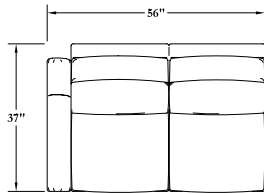

Kenilworth Reclining Sectional

11866-LAF-RCL
Kenilworth Left Arm Facing Reclining Chair
Overall: H40 W34 D37
Seat: W24 D20
Seat: H21
Arm: H25 1/2

11866-RAF-RCL
Kenilworth Right Arm Facing Reclining Chair
Overall: H40 W34 D37
Seat: W24 D20
Seat: H21
Arm: H25 1/2

11866-R
Kenilworth Round Chair
Overall: H40 W65 D40 1/2
Seat: W40 D22
Seat: H21

11867-RAF-RCL
Kenilworth Right Arm Facing Reclining Loveseat (Reclining Position)
Overall: H40 W56 D67
Seat: W47 D20
Seat: H21
Arm: H25 1/2

11867-LAF-RCL
Kenilworth Left Arm Facing Reclining Loveseat (Reclining Position)
Overall: H40 W56 D67
Seat: W47 D20
Seat: H21
Arm: H25 1/2

11867-RAF-RCL
Kenilworth Right Arm Facing Reclining Loveseat (Closed Position)
Overall: H40 W56 D37
Seat: W47 D20
Seat: H21
Arm: H25 1/2

11867-LAF-RCL
Kenilworth Left Arm Facing Reclining Loveseat (Closed Position)
Overall: H40 W56 D37
Seat: W47 D20
Seat: H21
Arm: H25 1/2

11868-RAF-RCL
Kenilworth Right Arm Facing Reclining Sofa (Reclining Position)
Overall: H40 W79 1/2 D67
Seat: W70 1/2 D20
Seat: H21
Arm: H25 1/2