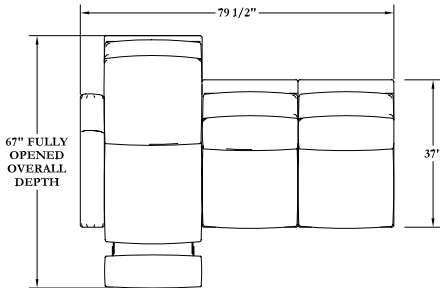

11866-R
Kenilworth Round Chair
Overall: H40 W65 D40 1/2
Seat: W40 D22
Seat: H21

11867-RAF-RCL
Kenilworth Right Arm Facing Reclining Loveseat (Reclining Position)
Overall: H40 W56 D67
Seat: W47 D20
Seat: H21
Arm: H25 1/2

11867-LAF-RCL
Kenilworth Left Arm Facing Reclining Loveseat (Reclining Position)
Overall: H40 W56 D67
Seat: W47 D20
Seat: H21
Arm: H25 1/2

11867-RAF-RCL
Kenilworth Right Arm Facing Reclining Loveseat (Closed Position)
Overall: H40 W56 D37
Seat: W47 D20
Seat: H21
Arm: H25 1/2

11867-LAF-RCL
Kenilworth Left Arm Facing Reclining Loveseat (Closed Position)
Overall: H40 W56 D37
Seat: W47 D20
Seat: H21
Arm: H25 1/2

11868-RAF-RCL
Kenilworth Right Arm Facing Reclining Sofa (Reclining Position)
Overall: H40 W79 1/2 D67
Seat: W70 1/2 D20
Seat: H21
Arm: H25 1/2

11868-LAF-RCL
Kenilworth Left Arm Facing Reclining Sofa (Reclining Position)
Overall: H40 W79 1/2 D67
Seat: W70 1/2 D20
Seat: H21
Arm: H25 1/2

11868-LAF-RCL
Kenilworth Left Arm Facing Reclining Sofa (Closed Position)
Overall: H40 W79 1/2 D37
Seat: W70 1/2 D20
Seat: H21
Arm: H25 1/2