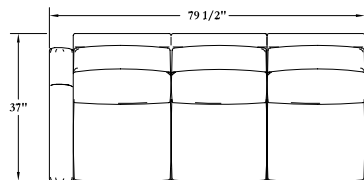

11866-R
Kenilworth Round Chair
Overall: H40 W65 D40 1/2
Seat: W40 D22
Seat: H21

11867-RAF-RCL
Kenilworth Right Arm Facing Reclining Loveseat (Reclining Position)
Overall: H40 W56 D67
Seat: W47 D20
Seat: H21
Arm: H25 1/2

11867-LAF-RCL
Kenilworth Left Arm Facing Reclining Loveseat (Reclining Position)
Overall: H40 W56 D67
Seat: W47 D20
Seat: H21
Arm: H25 1/2

11867-RAF-RCL
Kenilworth Right Arm Facing Reclining Loveseat (Closed Position)
Overall: H40 W56 D37
Seat: W47 D20
Seat: H21
Arm: H25 1/2

11867-LAF-RCL
Kenilworth Left Arm Facing Reclining Loveseat (Closed Position)
Overall: H40 W56 D37
Seat: W47 D20
Seat: H21
Arm: H25 1/2

11868-RAF-RCL
Kenilworth Right Arm Facing Reclining Sofa (Reclining Position)
Overall: H40 W79 1/2 D67
Seat: W70 1/2 D20
Seat: H21
Arm: H25 1/2

11868-LAF-RCL
Kenilworth Left Arm Facing Reclining Sofa (Reclining Position)
Overall: H40 W79 1/2 D67
Seat: W70 1/2 D20
Seat: H21
Arm: H25 1/2

11868-LAF-RCL
Kenilworth Left Arm Facing Reclining Sofa (Closed Position)
Overall: H40 W79 1/2 D37
Seat: W70 1/2 D20
Seat: H21
Arm: H25 1/2