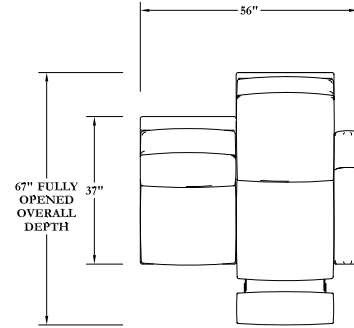

Kenilworth Reclining Sectional

11866-LAF-RCL
Kenilworth Left Arm Facing Reclining Chair
Overall: H40 W34 D37
Seat: W24 D20
Seat: H21
Arm: H25 1/2

11866-RAF-RCL
Kenilworth Right Arm Facing Reclining Chair
Overall: H40 W34 D37
Seat: W24 D20
Seat: H21
Arm: H25 1/2

11866-R
Kenilworth Round Chair
Overall: H40 W65 D40 1/2
Seat: W40 D22
Seat: H21

11867-RAF-RCL
Kenilworth Right Arm Facing Reclining Loveseat (Reclining Position)
Overall: H40 W56 D67
Seat: W47 D20
Seat: H21
Arm: H25 1/2

11867-LAF-RCL
Kenilworth Left Arm Facing Reclining Loveseat (Reclining Position)
Overall: H40 W56 D67
Seat: W47 D20
Seat: H21
Arm: H25 1/2

11867-RAF-RCL
Kenilworth Right Arm Facing Reclining Loveseat (Closed Position)
Overall: H40 W56 D37
Seat: W47 D20
Seat: H21
Arm: H25 1/2