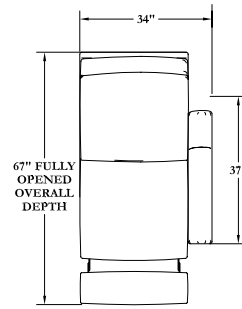

Kenilworth Reclining Sectional

11866-LAF-RCL
Kenilworth Left Arm Facing Reclining Chair
Overall: H40 W34 D37
Seat: W24 D20
Seat: H21
Arm: H25 1/2

11866-RAF-RCL
Kenilworth Right Arm Facing Reclining Chair
Overall: H40 W34 D37
Seat: W24 D20
Seat: H21
Arm: H25 1/2

11866-R
Kenilworth Round Chair
Overall: H40 W65 D40 1/2
Seat: W40 D22
Seat: H21

11867-RAF-RCL
Kenilworth Right Arm Facing Reclining Loveseat (Reclining Position)
Overall: H40 W56 D67
Seat: W47 D20
Seat: H21
Arm: H25 1/2

11867-LAF-RCL
Kenilworth Left Arm Facing Reclining Loveseat (Reclining Position)
Overall: H40 W56 D67
Seat: W47 D20
Seat: H21
Arm: H25 1/2

11867-RAF-RCL
Kenilworth Right Arm Facing Reclining Loveseat (Closed Position)
Overall: H40 W56 D37
Seat: W47 D20
Seat: H21
Arm: H25 1/2

11867-LAF-RCL
Kenilworth Left Arm Facing Reclining Loveseat (Closed Position)
Overall: H40 W56 D37
Seat: W47 D20
Seat: H21
Arm: H25 1/2

11868-RAF-RCL
Kenilworth Right Arm Facing Reclining Sofa (Reclining Position)
Overall: H40 W79 1/2 D67
Seat: W70 1/2 D20
Seat: H21
Arm: H25 1/2