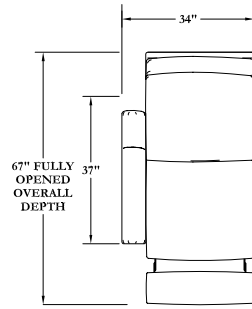

Kenilworth Reclining Sectional

11866-LAF-RCL
Kenilworth Left Arm Facing Reclining Chair
Overall: H40 W34 D37
Seat: W24 D20
Seat: H21
Arm: H25 1/2

11866-RAF-RCL
Kenilworth Right Arm Facing Reclining Chair
Overall: H40 W34 D37
Seat: W24 D20
Seat: H21
Arm: H25 1/2

11866-R
Kenilworth Round Chair
Overall: H40 W65 D40 1/2
Seat: W40 D22
Seat: H21

11867-RAF-RCL
Kenilworth Right Arm Facing Reclining Loveseat (Reclining Position)
Overall: H40 W56 D67
Seat: W47 D20
Seat: H21
Arm: H25 1/2

11867-LAF-RCL
Kenilworth Left Arm Facing Reclining Loveseat (Reclining Position)
Overall: H40 W56 D67
Seat: W47 D20
Seat: H21
Arm: H25 1/2

11867-RAF-RCL
Kenilworth Right Arm Facing Reclining Loveseat (Closed Position)
Overall: H40 W56 D37
Seat: W47 D20
Seat: H21
Arm: H25 1/2

11867-LAF-RCL
Kenilworth Left Arm Facing Reclining Loveseat (Closed Position)
Overall: H40 W56 D37
Seat: W47 D20
Seat: H21
Arm: H25 1/2

11868-RAF-RCL
Kenilworth Right Arm Facing Reclining Sofa (Reclining Position)
Overall: H40 W79 1/2 D67
Seat: W70 1/2 D20
Seat: H21
Arm: H25 1/2