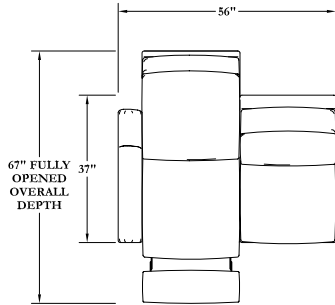

Kenilworth Reclining Sectional

11866-LAF-RCL
Kenilworth Left Arm Facing Reclining Chair
Overall: H40 W34 D37
Seat: W24 D20
Seat: H21
Arm: H25 1/2

11866-RAF-RCL
Kenilworth Right Arm Facing Reclining Chair
Overall: H40 W34 D37
Seat: W24 D20
Seat: H21
Arm: H25 1/2

11866-R
Kenilworth Round Chair
Overall: H40 W65 D40 1/2
Seat: W40 D22
Seat: H21

11867-RAF-RCL
Kenilworth Right Arm Facing Reclining Loveseat (Reclining Position)
Overall: H40 W56 D67
Seat: W47 D20
Seat: H21
Arm: H25 1/2

11867-LAF-RCL
Kenilworth Left Arm Facing Reclining Loveseat (Reclining Position)
Overall: H40 W56 D67
Seat: W47 D20
Seat: H21
Arm: H25 1/2

11867-RAF-RCL
Kenilworth Right Arm Facing Reclining Loveseat (Closed Position)
Overall: H40 W56 D37
Seat: W47 D20
Seat: H21
Arm: H25 1/2