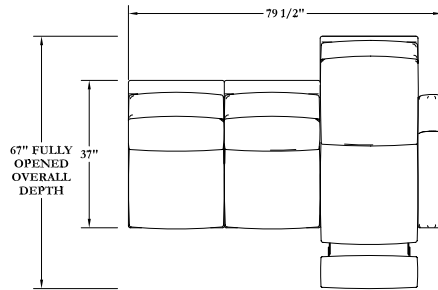

Kenilworth Reclining Sectional

11866-LAF-RCL
Kenilworth Left Arm Facing Reclining Chair
Overall: H40 W34 D37
Seat: W24 D20
Seat: H21
Arm: H25 1/2

11866-RAF-RCL
Kenilworth Right Arm Facing Reclining Chair
Overall: H40 W34 D37
Seat: W24 D20
Seat: H21
Arm: H25 1/2

11866-R
Kenilworth Round Chair
Overall: H40 W65 D40 1/2
Seat: W40 D22
Seat: H21

11867-RAF-RCL
Kenilworth Right Arm Facing Reclining Loveseat (Reclining Position)
Overall: H40 W56 D67
Seat: W47 D20
Seat: H21
Arm: H25 1/2

11867-LAF-RCL
Kenilworth Left Arm Facing Reclining Loveseat (Reclining Position)
Overall: H40 W56 D67
Seat: W47 D20
Seat: H21
Arm: H25 1/2

11867-RAF-RCL
Kenilworth Right Arm Facing Reclining Loveseat (Closed Position)
Overall: H40 W56 D37
Seat: W47 D20
Seat: H21
Arm: H25 1/2

11867-LAF-RCL
Kenilworth Left Arm Facing Reclining Loveseat (Closed Position)
Overall: H40 W56 D37
Seat: W47 D20
Seat: H21
Arm: H25 1/2

11868-RAF-RCL
Kenilworth Right Arm Facing Reclining Sofa (Reclining Position)
Overall: H40 W79 1/2 D67
Seat: W70 1/2 D20
Seat: H21
Arm: H25 1/2