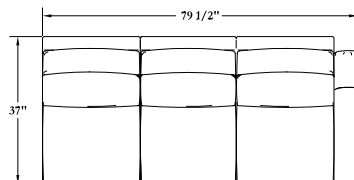

11867-LAF-RCL
Kenilworth Left Arm Facing Reclining Loveseat (Reclining Position)
Overall: H40 W56 D67
Seat: W47 D20
Seat: H21
Arm: H25 1/2

11867-RAF-RCL
Kenilworth Right Arm Facing Reclining Loveseat (Closed Position)
Overall: H40 W56 D37
Seat: W47 D20
Seat: H21
Arm: H25 1/2

11867-LAF-RCL
Kenilworth Left Arm Facing Reclining Loveseat (Closed Position)
Overall: H40 W56 D37
Seat: W47 D20
Seat: H21
Arm: H25 1/2

11868-RAF-RCL
Kenilworth Right Arm Facing Reclining Sofa (Reclining Position)
Overall: H40 W79 1/2 D67
Seat: W70 1/2 D20
Seat: H21
Arm: H25 1/2

11868-LAF-RCL
Kenilworth Left Arm Facing Reclining Sofa (Reclining Position)
Overall: H40 W79 1/2 D67
Seat: W70 1/2 D20
Seat: H21
Arm: H25 1/2

11868-LAF-RCL
Kenilworth Left Arm Facing Reclining Sofa (Closed Position)
Overall: H40 W79 1/2 D37
Seat: W70 1/2 D20
Seat: H21
Arm: H25 1/2

11868-RAF-RCL
Kenilworth Right Arm Facing Reclining Sofa (Closed Position)
Overall: H40 W79 1/2 D37
Seat: W70 1/2 D20
Seat: H21
Arm: H25 1/2

The schematics above will also apply to the motorized versions of this group
Style numbers: