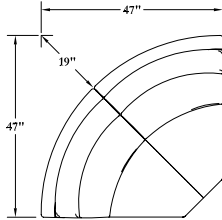

Kenilworth Reclining Sectional

11866-LAF-RCL
Kenilworth Left Arm Facing Reclining Chair
Overall: H40 W34 D37
Seat: W24 D20
Seat: H21
Arm: H25 1/2

11866-RAF-RCL
Kenilworth Right Arm Facing Reclining Chair
Overall: H40 W34 D37
Seat: W24 D20
Seat: H21
Arm: H25 1/2

11866-R
Kenilworth Round Chair
Overall: H40 W65 D40 1/2
Seat: W40 D22
Seat: H21

11867-RAF-RCL
Kenilworth Right Arm Facing Reclining Loveseat (Reclining Position)
Overall: H40 W56 D67
Seat: W47 D20
Seat: H21
Arm: H25 1/2

11867-LAF-RCL
Kenilworth Left Arm Facing Reclining Loveseat (Reclining Position)
Overall: H40 W56 D67
Seat: W47 D20
Seat: H21
Arm: H25 1/2

11867-RAF-RCL
Kenilworth Right Arm Facing Reclining Loveseat (Closed Position)
Overall: H40 W56 D37
Seat: W47 D20
Seat: H21
Arm: H25 1/2

11868-RAF-RCL
Kenilworth Right Arm Facing Reclining Sofa (Closed Position)
Overall: H40 W79 1/2 D37
Seat: W70 1/2 D20
Seat: H21
Arm: H25 1/2

The schematics above will also apply to the motorized versions of this group
Style numbers: