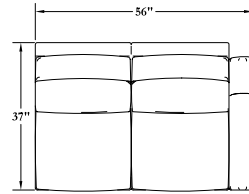

Kenilworth Reclining Sectional

11866-LAF-RCL
Kenilworth Left Arm Facing Reclining Chair
Overall: H40 W34 D37
Seat: W24 D20
Seat: H21
Arm: H25 1/2

11866-RAF-RCL
Kenilworth Right Arm Facing Reclining Chair
Overall: H40 W34 D37
Seat: W24 D20
Seat: H21
Arm: H25 1/2

11866-R
Kenilworth Round Chair
Overall: H40 W65 D40 1/2
Seat: W40 D22
Seat: H21

11867-RAF-RCL
Kenilworth Right Arm Facing Reclining Loveseat (Reclining Position)
Overall: H40 W56 D67
Seat: W47 D20
Seat: H21
Arm: H25 1/2

11867-LAF-RCL
Kenilworth Left Arm Facing Reclining Loveseat (Reclining Position)
Overall: H40 W56 D67
Seat: W47 D20
Seat: H21
Arm: H25 1/2

11867-RAF-RCL
Kenilworth Right Arm Facing Reclining Loveseat (Closed Position)
Overall: H40 W56 D37
Seat: W47 D20
Seat: H21
Arm: H25 1/2

11867-LAF-RCL
Kenilworth Left Arm Facing Reclining Loveseat (Closed Position)
Overall: H40 W56 D37
Seat: W47 D20
Seat: H21
Arm: H25 1/2

11868-RAF-RCL
Kenilworth Right Arm Facing Reclining Sofa (Reclining Position)
Overall: H40 W79 1/2 D67
Seat: W70 1/2 D20
Seat: H21
Arm: H25 1/2