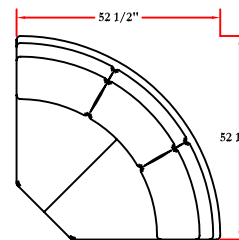

**56-C**  
**Corner Chair**  
 Overall: H37 W39 D39  
 Inside: W22 D22  
 Seat: H20 1/2

**59-70-3/3-LAF**  
**Left Arm Facing Corner Sofa**  
 Overall: H37 W96 D39  
 Inside: W70 D22  
 Seat: H20 1/2  
 Arm: H26 1/2

**59-70-3/3-RAF**  
**Right Arm Facing Corner Sofa**  
 Overall: H37 W96 D39  
 Inside: W70 D22  
 Seat: H20 1/2  
 Arm: H26 1/2

**56-24-CH-LAF**  
**Left Arm Facing Chaise**  
 Overall: H37 W33 D69  
 Inside: W24 D52  
 Seat: H20 1/2  
 Arm: H26 1/2

**56-24-CH-RAF**  
**Right Arm Facing Chaise**  
 Overall: H37 W33 D69  
 Inside: W24 D52  
 Seat: H20 1/2  
 Arm: H26 1/2

**56-3/1-R**  
**Round Chair**  
 Overall: H37 W73 D39  
 Inside: W48 1/2 D25  
 Seat: H20 1/2

**57-2/2-LW/RW**  
**Left/Right Arm Facing Wedge Loveseat**  
 Overall: H37 W68 D60  
 Inside: W53 D22  
 Seat: H20 1/2  
 Arm: H26 1/2

**Larsen Sectional  
 SB (Straight Back)**