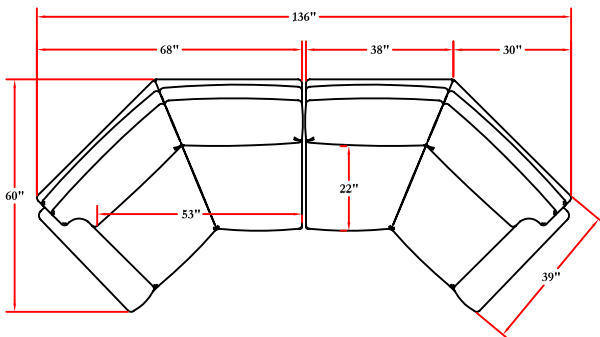

**56-C**  
**Corner Chair**  
 Overall: H37 W39 D39  
 Inside: W22 D22  
 Seat: H20 1/2

**59-70-3/3-LAF**  
**Left Arm Facing Corner Sofa**  
 Overall: H37 W96 D39  
 Inside: W70 D22  
 Seat: H20 1/2  
 Arm: H26 1/2

**59-70-3/3-RAF**  
**Right Arm Facing Corner Sofa**  
 Overall: H37 W96 D39  
 Inside: W70 D22  
 Seat: H20 1/2  
 Arm: H26 1/2

**56-24-CH-LAF**  
**Left Arm Facing Chaise**  
 Overall: H37 W33 D69  
 Inside: W24 D52  
 Seat: H20 1/2  
 Arm: H26 1/2

**56-24-CH-RAF**  
**Right Arm Facing Chaise**  
 Overall: H37 W33 D69  
 Inside: W24 D52  
 Seat: H20 1/2  
 Arm: H26 1/2

**56-3/1-R**  
**Round Chair**  
 Overall: H37 W73 D39  
 Inside: W48 1/2 D25  
 Seat: H20 1/2

**57-2/2-LW/RW**  
**Left/Right Arm Facing Wedge Loveseat**  
 Overall: H37 W68 D60  
 Inside: W53 D22  
 Seat: H20 1/2  
 Arm: H26 1/2

**Larsen Sectional  
 SB (Straight Back)**