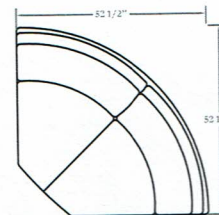

**11517-RAF Library Right Arm Facing Loveseat**  
Overall: H35 1/2 W58 D40  
Inside: W48 D23  
Seat: H20  
Arm: H22 1/2

**11516-LAF Library Left Arm Facing Chair**  
Overall: H35 1/2 W34 D40  
Inside: W24 D23  
Seat: H20  
Arm: H22 1/2

**11516-LAF Library Right Arm Facing Chair**  
Overall: H35 1/2 W34 D40  
Inside: W24 D23  
Seat: H20  
Arm: H22 1/2

**11516-C Library Corner Chair**  
Overall: H35 1/2 W40 D40  
Inside: W23 D23  
Seat: H20

**11516-Chaise-LAF Library Left Arm Facing Chaise**  
Overall: H35 1/2 W34 D70  
Inside: W24 D53  
Seat: H20  
Arm: H22 1/2

**11516-Chaise-RAF Library Right Arm Facing Chaise**  
Overall: H35 1/2 W34 D70  
Inside: W24 D53  
Seat: H20  
Arm: H22 1/2