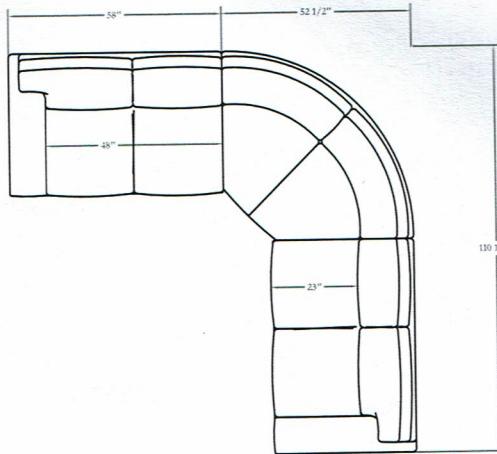

# Library Sectional

11517-LAF

11516-R

11517-RAF

**11518-A Library Armless Sofa**  
Overall: H35 1/2 W72 D40  
Inside: W72 D23  
Seat: H20

**11517-A Library Armless Loveseat**  
Overall: H35 1/2 W48 D40  
Inside: W48 D23  
Seat: H20

**11516-A Library Armless Chair**  
Overall: H35 1/2 W24 D40  
Inside: W24 D23  
Seat: H20

**11517-LAF Library Left Arm Facing Loveseat**  
Overall: H35 1/2 W58 D40  
Inside: W48 D23  
Seat: H20  
Arm: H22 1/2

**11517-RAF Library Right Arm Facing Loveseat**  
Overall: H35 1/2 W58 D40  
Inside: W48 D23  
Seat: H20  
Arm: H22 1/2

**11516-LAF Library Left Arm Facing Chair**  
Overall: H35 1/2 W34 D40  
Inside: W24 D23  
Seat: H20  
Arm: H22 1/2

**11518-RAF Library Right Arm Facing Sofa**  
Overall: H35 1/2 W82 D40  
Inside: W72 D23  
Seat: H20  
Arm: H22 1/2