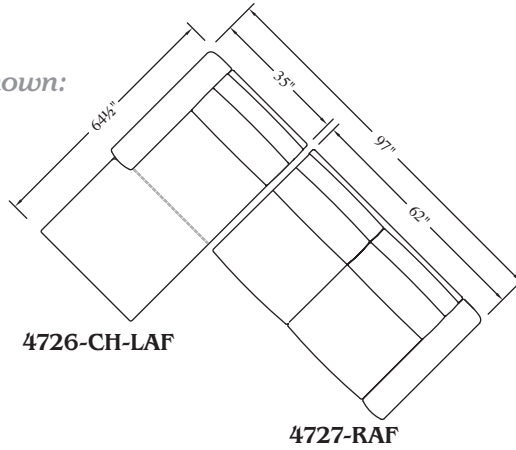

McGrath Sectional

As Shown:

4726-CH-LAF

4727-RAF

**4726-CH-LAF McGrath
Left Arm Facing Chaise**
Overall: H32 W35 D64½
Seat: W27 D51
Seat: H19
Arm: H25½

**4727-LAF McGrath
Left Arm Facing Loveseat**
Overall: H32 W62 D37
Seat: W54½ D22
Seat: H19
Arm: H25½

**4726-CH-RAF McGrath
Right Arm Facing Chaise**
Overall: H32 W35 D64½
Seat: W27 D51
Seat: H19
Arm: H25½

**4727-RAF McGrath
Right Arm Facing Loveseat**
Overall: H32 W62 D37
Seat: W54½ D22
Seat: H19
Arm: H25½

**4724-SO McGrath
Storage Ottoman**
Overall: H18½ W43½ D25

**4728-LAF McGrath
Left Arm Facing Sofa**
Overall: H32 W89 D37
Seat: W81½ D22
Seat: H19
Arm: H25½

**4728-RAF McGrath
Right Arm Facing Sofa**
Overall: H32 W89 D37
Seat: W81½ D22
Seat: H19
Arm: H25½

Scale: ¼" = 1'