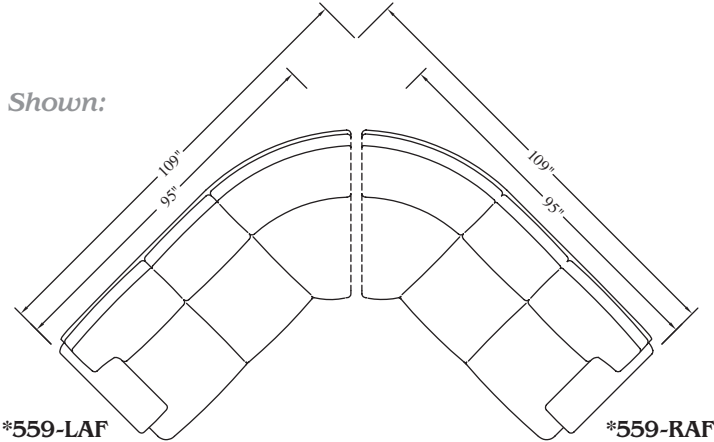

McGuire Sectional

As Shown:

* Note:
559-LAF and 559-RAF must be paired together due to a shared middle seat cushion.

***559-LAF McGuire Left Arm Facing Sofa with Built-in Half Round**
Overall: H40 W95 D41
Inside: W71 D22
Seat: H20
Arm: H27½

553-LAF McGuire Left Arm Facing Sofa
Overall: H40 W81½ D41
Inside: W71 D22
Seat: H20
Arm: H27½

***559-RAF McGuire Right Arm Facing Sofa with Built-in Half Round**
Overall: H40 W95 D41
Inside: W71 D22
Seat: H20
Arm: H27½

552-LAF McGuire Left Arm Facing Loveseat
Overall: H40 W58 D41
Inside: W47 D22
Seat: H20
Arm: H27½

551-RAF McGuire Right Arm Facing Chair
Overall: H40 W36 D41
Inside: W24½ D22
Seat: H20
Arm: H27½

552-RAF McGuire Right Arm Facing Loveseat
Overall: H40 W58 D41
Inside: W47 D22
Seat: H20
Arm: H27½

551-A McGuire Armless Chair
Overall: H40 W24 D41
Inside: D22
Seat: H20

Scale: ¼" = 1'