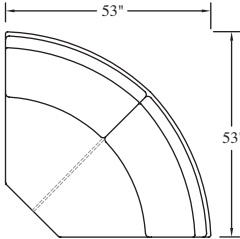

McGuire Sectional

As Shown:

* Note:
559-LAF and 559-RAF must be paired together due to a shared middle seat cushion.

***559-LAF McGuire Left Arm Facing Sofa with Built-in Half Round**
Overall: H40 W95 D41
Inside: W71 D22
Seat: H20
Arm: H27½

553-LAF McGuire Left Arm Facing Sofa
Overall: H40 W81½ D41
Inside: W71 D22
Seat: H20
Arm: H27½

***559-RAF McGuire Right Arm Facing Sofa with Built-in Half Round**
Overall: H40 W95 D41
Inside: W71 D22
Seat: H20
Arm: H27½

553-RAF McGuire Right Arm Facing Sofa
Overall: H40 W81½ D41
Inside: W71 D22
Seat: H20
Arm: H27½

554-LAF McGuire Left Arm Facing Sofa with Built-in Corner
Overall: H40 W95 D41
Inside: W72 D22
Seat: H20
Arm: H27½

551-A McGuire Armless Chair
Overall: H40 W24 D41
Inside: D22
Seat: H20

Scale: ¼" = 1'