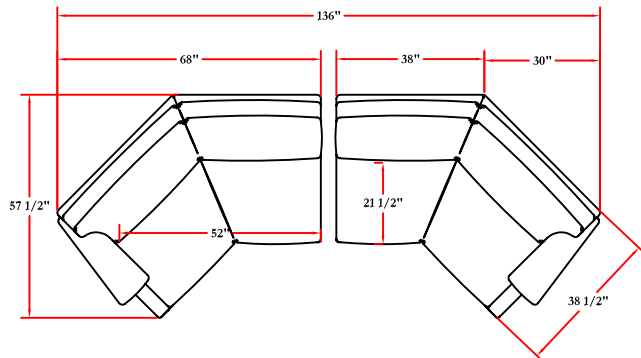

86-24-LAF
Left Arm Facing Chair
 Overall: H36 W34 1/2 D38 1/2
 Inside: W24 D21 1/2
 Seat: H21
 Arm: H26

86-24-RAF
Right Arm Facing Chair
 Overall: H36 W34 1/2 D38 1/2
 Inside: W24 D21 1/2
 Seat: H21
 Arm: H26

86-C
Corner Chair
 Overall: H36 W38 1/2 D38 1/2
 Inside: W21 1/2 D21 1/2
 Seat: H21

89-70-3/3-LAF
Left Arm Facing Corner Sofa
 Overall: H36 W97 D38 1/2
 Inside: W69 1/2 D21 1/2
 Seat: H21
 Arm: H26

89-70-3/3-RAF
Right Arm Facing Corner Sofa
 Overall: H36 W97 D38 1/2
 Inside: W69 1/2 D21 1/2
 Seat: H21
 Arm: H26

86-24-CH-LAF
Left Arm Facing Chaise
 Overall: H36 W34 1/2 D68 1/2
 Inside: W24 D51 1/2
 Seat: H21
 Arm: H26

86-24-CH-RAF
Right Arm Facing Chaise
 Overall: H36 W34 1/2 D68 1/2
 Inside: W24 D51 1/2
 Seat: H21
 Arm: H26

86-3/1-R
Round Chair
 Overall: H36 W72 D38 1/2
 Inside: W48 D24
 Seat: H21

87-2/2-LW/RW
Left/Right Arm Facing Wedge Loveseat
 Overall: H36 W68 D57 1/2
 Inside: W52 D21 1/2
 Seat: H21
 Arm: H26

**Murano Sectional
 SB (Straight Back)**