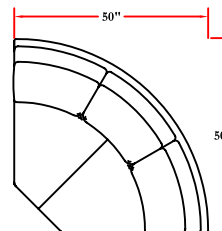

86-24-LAF
Left Arm Facing Chair
 Overall: H36 W34 1/2 D38 1/2
 Inside: W24 D21 1/2
 Seat: H21
 Arm: H26

86-24-RAF
Right Arm Facing Chair
 Overall: H36 W34 1/2 D38 1/2
 Inside: W24 D21 1/2
 Seat: H21
 Arm: H26

86-C
Corner Chair
 Overall: H36 W38 1/2 D38 1/2
 Inside: W21 1/2 D21 1/2
 Seat: H21

89-70-3/3-LAF
Left Arm Facing Corner Sofa
 Overall: H36 W97 D38 1/2
 Inside: W69 1/2 D21 1/2
 Seat: H21
 Arm: H26

89-70-3/3-RAF
Right Arm Facing Corner Sofa
 Overall: H36 W97 D38 1/2
 Inside: W69 1/2 D21 1/2
 Seat: H21
 Arm: H26

86-24-CH-LAF
Left Arm Facing Chaise
 Overall: H36 W34 1/2 D68 1/2
 Inside: W24 D51 1/2
 Seat: H21
 Arm: H26

86-24-CH-RAF
Right Arm Facing Chaise
 Overall: H36 W34 1/2 D68 1/2
 Inside: W24 D51 1/2
 Seat: H21
 Arm: H26

86-3/1-R
Round Chair
 Overall: H36 W72 D38 1/2
 Inside: W48 D24
 Seat: H21

87-2/2-LW/RW
Left/Right Arm Facing Wedge Loveseat
 Overall: H36 W68 D57 1/2
 Inside: W52 D21 1/2
 Seat: H21
 Arm: H26

**Murano Sectional
 SB (Straight Back)**