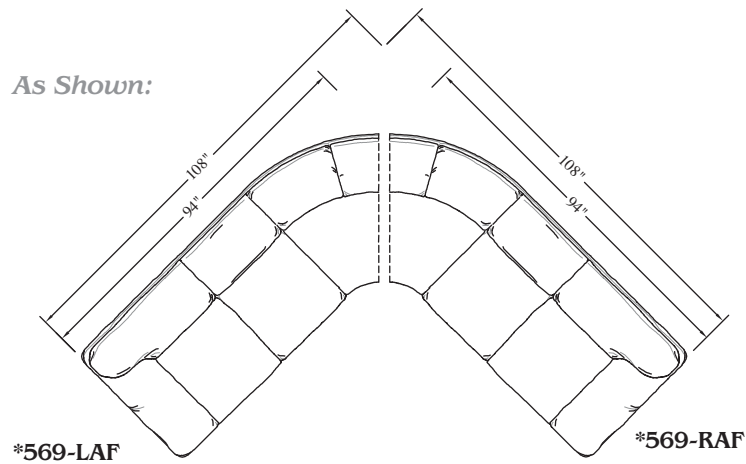

# Oregon Sectional

As Shown:

**\*Note:**

569-LAF and 569-RAF must be paired together due to a shared middle seat cushion

**566-R Oregon Round Chair**

Overall: H36½ W70 D40½  
Inside: W51 D25  
Seat: H21

**567-LW/RW Oregon Left/Right Wedge Loveseat**

Overall: H36½ W64½ D48  
Inside: W43 D22  
Seat: H21  
Arm: H29  
567-LW and 567-RW must be paired together and are not compatible with other sectional pieces in the Oregon series

**566-A Oregon Armless Chair**

**568-RAF Oregon Right Arm Facing Sofa**

Overall: H36½ W84 D40½  
Inside: W72 D22  
Seat: H21  
Arm: H29

**567-LAF Oregon Left Arm Facing Loveseat**

Overall: H36½ W60 D40½  
Inside: W48 D22  
Seat: H21  
Arm: H29

**\*569-RAF Oregon Right Arm Facing Sofa with Built-in Half Round**

Overall: H36½ W94 D40½  
Inside: W69 D22  
Seat: H21  
Arm: H29

Scale: ¼" = 1'