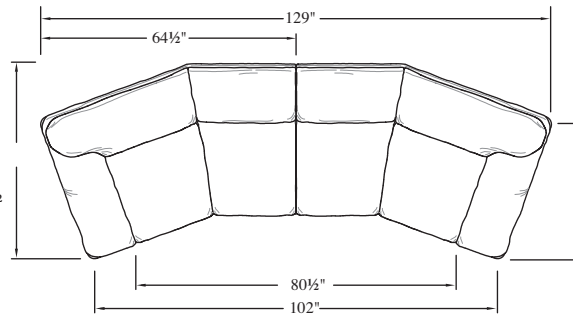

# Oregon Sectional

As Shown:

**\*Note:**

569-LAF and 569-RAF must be paired together due to a shared middle seat cushion

**566-R Oregon Round Chair**

Overall: H36½ W70 D40½  
Inside: W51 D25  
Seat: H21

**567-LW/RW Oregon Left/Right Wedge Loveseat**

Overall: H36½ W64½ D48  
Inside: W43 D22  
Seat: H21  
Arm: H29  
567-LW and 567-RW must be paired together and are not compatible with other sectional pieces in the Oregon series

**566-A Oregon Armless Chair**

**568-RAF Oregon Right Arm Facing Sofa**

Overall: H36½ W84 D40½  
Inside: W72 D22  
Seat: H21  
Arm: H29

**567-LAF Oregon Left Arm Facing Loveseat**

Overall: H36½ W60 D40½  
Inside: W48 D22  
Seat: H21  
Arm: H29

**\*569-RAF Oregon Right Arm Facing Sofa with Built-in Half Round**

Overall: H36½ W94 D40½  
Inside: W69 D22  
Seat: H21  
Arm: H29

Scale: ¼" = 1'