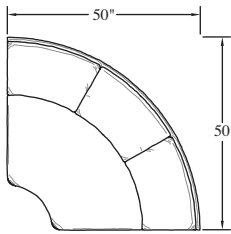

# Oregon Sectional

As Shown:

**\*Note:**

569-LAF and 569-RAF must be paired together due to a shared middle seat cushion

**566-R Oregon Round Chair**

Overall: H36½ W70 D40½  
Inside: W51 D25  
Seat: H21

**567-LW/RW Oregon Left/Right Wedge Loveseat**

Overall: H36½ W64½ D48  
Inside: W43 D22  
Seat: H21  
Arm: H29  
567-LW and 567-RW must be paired together and are not compatible with other sectional pieces in the Oregon series

**566-A Oregon Armless Chair**

Overall: H36½ W24 D40½  
Inside: W24 D22  
Seat: H21

**568-LAF Oregon Left Arm Facing Sofa**

Overall: H36½ W84 D40½  
Inside: W72 D22  
Seat: H21  
Arm: H29

**566-C Oregon Corner Chair**

Overall: H36½ W38 D40½  
Inside: W22 D22  
Seat: H21

**\*569-RAF Oregon Right Arm Facing Sofa with Built-in Half Round**

Overall: H36½ W94 D40½  
Inside: W69 D22  
Seat: H21  
Arm: H29

Scale: ¼" = 1'