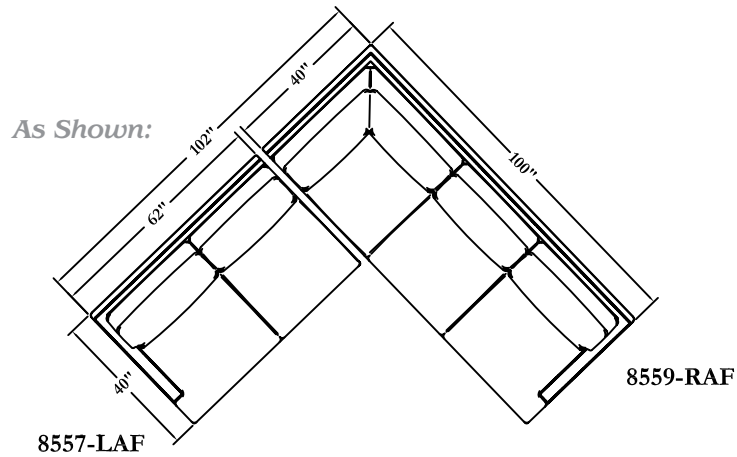

# Palermo Sectional

**8557-LAF Palermo  
Left Arm Facing Loveseat**  
Overall: H38 W62 D40  
Inside: W56 D22  
Seat: H21  
Arm: H25

**8559-LAF Palermo  
Left Arm Facing Sofa  
with Built-in Corner**  
Overall: H38 W100 D40  
Inside: W77 D22  
Seat: H21  
Arm: H25

**8557-RAF Palermo  
Right Arm Facing Loveseat**  
Overall: H38 W62 D40  
Inside: W56 D22  
Seat: H21  
Arm: H25

**8559-RAF Palermo  
Right Arm Facing Sofa  
with Built-in Corner**  
Overall: H38 W100 D40  
Inside: W77 D22  
Seat: H21  
Arm: H25

**8558-LAF Palermo  
Left Arm Facing Sofa**  
Overall: H38 W90 D40  
Inside: W84 D22  
Seat: H21  
Arm: H25

**8553 Palermo  
Curved Sofa**  
Overall: H38 W112 D48  
Inside: W82 1/2 (front arms) D22  
Seat: H21  
Arm: H25

**8558-RAF Palermo  
Right Arm Facing Sofa**  
Overall: H38 W90 D40  
Inside: W84 D22  
Seat: H21  
Arm: H25

**8553-90 Palermo 90"  
Curved Sofa**  
Overall: H38 W90 D46 1/2  
Inside: W60 (front arms) D22  
Seat: H21  
Arm: H25