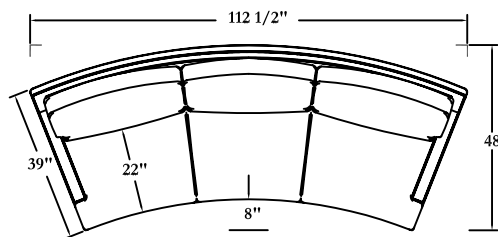

# Palermo Sectional

**8557-LAF Palermo  
Left Arm Facing Loveseat**  
Overall: H38 W62 D40  
Inside: W56 D22  
Seat: H21  
Arm: H25

**8559-LAF Palermo  
Left Arm Facing Sofa  
with Built-in Corner**  
Overall: H38 W100 D40  
Inside: W77 D22  
Seat: H21  
Arm: H25

**8557-RAF Palermo  
Right Arm Facing Loveseat**  
Overall: H38 W62 D40  
Inside: W56 D22  
Seat: H21  
Arm: H25

**8559-RAF Palermo  
Right Arm Facing Sofa  
with Built-in Corner**  
Overall: H38 W100 D40  
Inside: W77 D22  
Seat: H21  
Arm: H25

**8558-LAF Palermo  
Left Arm Facing Sofa**  
Overall: H38 W90 D40  
Inside: W84 D22  
Seat: H21  
Arm: H25

**8553 Palermo  
Curved Sofa**  
Overall: H38 W112 D48  
Inside: W82 1/2 (front arms) D22  
Seat: H21  
Arm: H25

**8558-RAF Palermo  
Right Arm Facing Sofa**  
Overall: H38 W90 D40  
Inside: W84 D22  
Seat: H21  
Arm: H25

**8553-90 Palermo 90"  
Curved Sofa**  
Overall: H38 W90 D46 1/2  
Inside: W60 (front arms) D22  
Seat: H21  
Arm: H25