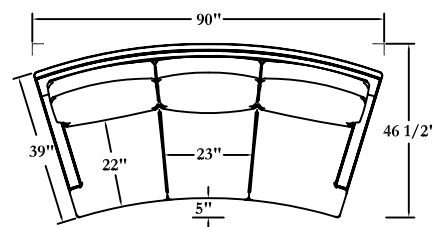

# Palermo Sectional

**8557-LAF Palermo  
Left Arm Facing Loveseat**  
Overall: H38 W62 D40  
Inside: W56 D22  
Seat: H21  
Arm: H25

**8559-LAF Palermo  
Left Arm Facing Sofa  
with Built-in Corner**  
Overall: H38 W100 D40  
Inside: W77 D22  
Seat: H21  
Arm: H25

**8557-RAF Palermo  
Right Arm Facing Loveseat**  
Overall: H38 W62 D40  
Inside: W56 D22  
Seat: H21  
Arm: H25

**8559-RAF Palermo  
Right Arm Facing Sofa  
with Built-in Corner**  
Overall: H38 W100 D40  
Inside: W77 D22  
Seat: H21  
Arm: H25

**8558-LAF Palermo  
Left Arm Facing Sofa**  
Overall: H38 W90 D40  
Inside: W84 D22  
Seat: H21  
Arm: H25

**8553 Palermo  
Curved Sofa**  
Overall: H38 W112 D48  
Inside: W82 1/2 (front arms) D22  
Seat: H21  
Arm: H25

**8558-RAF Palermo  
Right Arm Facing Sofa**  
Overall: H38 W90 D40  
Inside: W84 D22  
Seat: H21  
Arm: H25

**8553-90 Palermo 90"  
Curved Sofa**  
Overall: H38 W90 D46 1/2  
Inside: W60 (front arms) D22  
Seat: H21  
Arm: H25