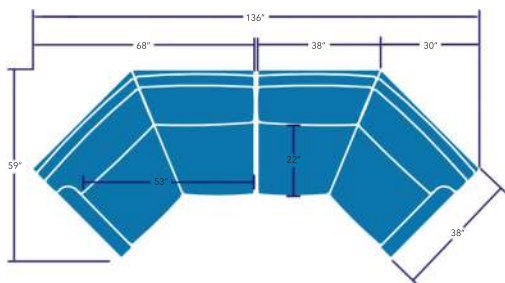

LEFT ARM FACING CHAIR
31 - 24 - LAF
 OVERALL: H37½ W29 D38
 INSIDE: W24 D21½
 SEAT: H20
 ARM: H26

RIGHT ARM FACING CHAIR
31 - 24 - RAF
 OVERALL: H37½ W29 D38
 INSIDE: W24 D21½
 SEAT: H20
 ARM: H26

CORNER CHAIR
31 - C
 OVERALL: H37½ W38 D38
 INSIDE: W21½ D21½
 SEAT: H20

LEFT ARM FACING CORNER SOFA
34 - 70 - 3/3 - LAF
 OVERALL: H37½ W92 D38
 INSIDE: W69½ D21½
 SEAT: H20
 ARM: H26

RIGHT ARM FACING CORNER SOFA
34 - 70 - 3/3 - RAF
 OVERALL: H37½ W92 D38
 INSIDE: W69½ D21½
 SEAT: H20
 ARM: H26

LEFT ARM FACING CHAISE
31 - 24 - CH - LAF
 OVERALL: H37½ W29 D68
 INSIDE: W24 D51½
 SEAT: H20
 ARM: H26

RIGHT ARM FACING CHAISE
31 - 24 - CH - RAF
 OVERALL: H37½ W29 D68
 INSIDE: W24 D51½
 SEAT: H20
 ARM: H26

ROUND CHAIR
31 - 3/1 - R
 OVERALL: H37½ W73 D38
 INSIDE: W48½ D25
 SEAT: H20

LEFT/RIGHT ARM FACING WEDGE LOVESEAT
32 - 2/2 - LW/RW
 OVERALL: H37½ W68 D59
 INSIDE: W53 D21½
 SEAT: H20
 ARM: H26