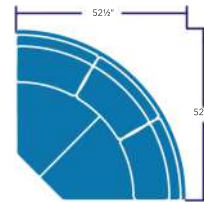

LEFT ARM FACING CHAIR
31 - 24 - LAF
 OVERALL: H37½ W29 D38
 INSIDE: W24 D21½
 SEAT: H20
 ARM: H26

RIGHT ARM FACING CHAIR
31 - 24 - RAF
 OVERALL: H37½ W29 D38
 INSIDE: W24 D21½
 SEAT: H20
 ARM: H26

CORNER CHAIR
31 - C
 OVERALL: H37½ W38 D38
 INSIDE: W21½ D21½
 SEAT: H20

LEFT ARM FACING CORNER SOFA
34 - 70 - 3/3 - LAF
 OVERALL: H37½ W92 D38
 INSIDE: W69½ D21½
 SEAT: H20
 ARM: H26

RIGHT ARM FACING CORNER SOFA
34 - 70 - 3/3 - RAF
 OVERALL: H37½ W92 D38
 INSIDE: W69½ D21½
 SEAT: H20
 ARM: H26

LEFT ARM FACING CHAISE
31 - 24 - CH - LAF
 OVERALL: H37½ W29 D68
 INSIDE: W24 D51½
 SEAT: H20
 ARM: H26

RIGHT ARM FACING CHAISE
31 - 24 - CH - RAF
 OVERALL: H37½ W29 D68
 INSIDE: W24 D51½
 SEAT: H20
 ARM: H26

ROUND CHAIR
31 - 3/1 - R
 OVERALL: H37½ W73 D38
 INSIDE: W48½ D25
 SEAT: H20

LEFT/RIGHT ARM FACING WEDGE LOVESEAT
32 - 2/2 - LW/RW
 OVERALL: H37½ W68 D59
 INSIDE: W53 D21½
 SEAT: H20
 ARM: H26