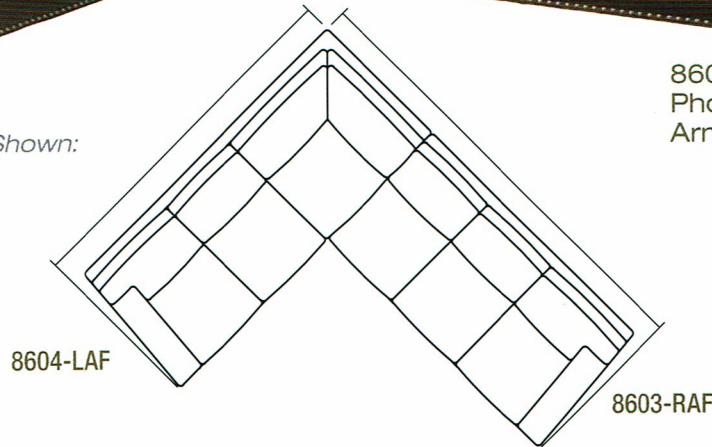

Phoenix Sectional

8604-LAF Phoenix
Left Arm Facing Sofa
with Built-In Corner

As Shown:

8603-RAF
Phoenix Right
Arm Facing Sofa

8604-LAF

8603-RAF

8601-A Phoenix
Armless Chair
Overall: H35 W24 D40
Inside: W24 D22
Seat: H19

8602-A Phoenix
Armless Loveseat
Overall: H35 W48 D40
Inside: W48 D22
Seat: H19

8603-A Phoenix
Armless Sofa
Overall: H35 W70½ D40
Inside: W70½ D22
Seat: H19

8601-CH-LAF Phoenix
Left Arm Facing Chaise
Overall: H35 W31½ D70
Inside: W24 D52
Seat: H19 Arm: H24½

8601-CH-RAF Phoenix
Right Arm Facing Chaise
Overall: H35 W31½ D70
Inside: W24 D52
Seat: H19 Arm: H24½

8601-C Phoenix
Corner Chair
Overall: H35 W40 D40
Inside: W22 D22
Seat: H19

8602-LAF Phoenix
Left Arm Facing Loveseat
Overall: H35 W54 D40
Inside: W47 D22
Seat: H19 Arm: H24½

Scale: ¼" = 1'