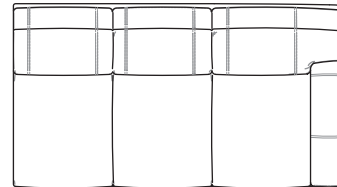

**2511-CH-RAF**  
Tamarack Right  
Arm Facing Chaise  
Overall: H39 W36 D78  
Inside: W27 D51½-59½  
(59½ no pillows)  
Seat: H22 Arm: H25

**2511-A Tamarack  
Armless Chair**  
Overall: H39 W26 D47  
Inside: W26 D21-29  
(29 no pillows)  
Seat: H22

**2511-C Tamarack  
Corner Chair**  
Overall: H39 W47½ D47  
Inside: W29 D29  
Seat: H22

**2511-R Tamarack  
Round Chair**  
Overall: H39 W79 D51  
Inside: W46-57  
(57 no pillows)  
D24-31 (31 no pillows)  
Seat: H22

**2512-LAF Tamarack  
Left Arm Facing Loveseat**  
Overall: H39 W60½ D47  
Inside: W51 D21-29  
(29 no pillows)  
Seat: H22 Arm: H 25

**2513-LAF Tamarack  
Left Arm Facing Sofa**  
Overall: H39 W86 D47  
Inside: W76 D21-29  
(29 no pillows)  
Seat: H22 Arm: H25

**2512-RAF Tamarack  
Right Arm Facing Loveseat**  
Overall: H39 W60½ D47  
Inside: W51 D21-29  
(29 no pillows)  
Seat: H22 Arm: H25

**2513-RAF Tamarack  
Right Arm Facing Sofa**  
Overall: H39 W86 D47  
Inside: W76 D21-29  
(29 no pillows)  
Seat: H22 Arm: H25