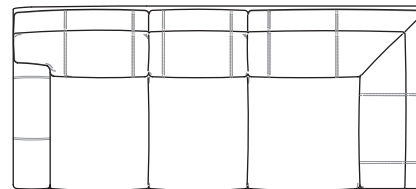

**2511-C Tamarack  
Corner Chair**  
Overall: H39 W47½ D47  
Inside: W29 D29  
Seat: H22

**2511-R Tamarack  
Round Chair**  
Overall: H39 W79 D51  
Inside: W46-57  
(57 no pillows)  
D24-31 (31 no pillows)  
Seat: H22

**2512-LAF Tamarack  
Left Arm Facing Loveseat**  
Overall: H39 W60½ D47  
Inside: W51 D21-29  
(29 no pillows)  
Seat: H22 Arm: H 25

**2513-LAF Tamarack  
Left Arm Facing Sofa**  
Overall: H39 W86 D47  
Inside: W76 D21-29  
(29 no pillows)  
Seat: H22 Arm: H25

**2512-RAF Tamarack  
Right Arm Facing Loveseat**  
Overall: H39 W60½ D47  
Inside: W51 D21-29  
(29 no pillows)  
Seat: H22 Arm: H25

**2513-RAF Tamarack  
Right Arm Facing Sofa**  
Overall: H39 W86 D47  
Inside: W76 D21-29  
(29 no pillows)  
Seat: H22 Arm: H25

**2512-A Tamarack  
Armless Loveseat**  
Overall: H39 W52 D47  
Inside: W52 D21-29  
(29 no pillows)  
Seat: H22

**2514-LAF Tamarack  
Left Arm Facing Sofa  
with Built-In Corner**  
Overall: H39 W108 D47  
Inside: W76 D21-29  
(29 no pillows)  
Seat: H22 Arm: H25