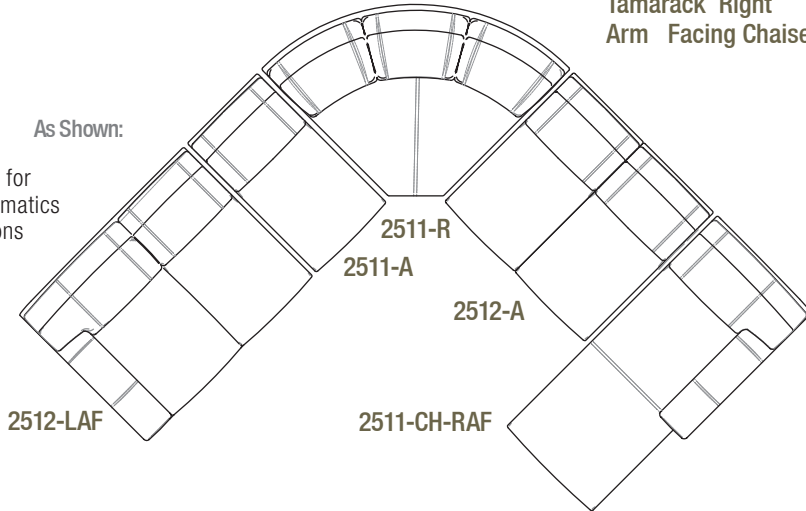

# Tamarack Sectional

**2512-LAF**  
Tamarack Left  
Arm Facing  
Loveseat

**2511-A**  
Tamarack  
Armless Chair

**2511-R**  
Tamarack  
Round Chair

**2512-A**  
Tamarack  
Armless  
Loveseat

**2511-CH-RAF**  
Tamarack Right  
Arm Facing Chaise

**2511-CH-LAF**  
Tamarack Left  
Arm Facing Chaise  
Overall: H39 W36 D78  
Inside: W27 D51½-59½  
(59½ no pillows)  
Seat: H22 Arm: H25

See Price List for  
Detailed Schematics  
with Dimensions

As Shown:

**2511-CH-RAF**  
Tamarack Right  
Arm Facing Chaise  
Overall: H39 W36 D78  
Inside: W27 D51½-59½  
(59½ no pillows)  
Seat: H22 Arm: H25

**2511-A Tamarack  
Armless Chair**  
Overall: H39 W26 D47  
Inside: W26 D21-29  
(29 no pillows)  
Seat: H22

**2511-C Tamarack  
Corner Chair**  
Overall: H39 W47½ D47  
Inside: W29 D29  
Seat: H22

**2511-R Tamarack  
Round Chair**  
Overall: H39 W79 D51  
Inside: W46-57  
(57 no pillows)  
D24-31 (31 no pillows)  
Seat: H22