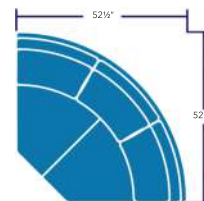

LEFT ARM FACING CHAIR
41 - 24 - LAF
 OVERALL: H37 W30½ D38
 INSIDE: W24 D21
 SEAT: H20½
 ARM: H33

RIGHT ARM FACING CHAIR
41 - 24 - RAF
 OVERALL: H37 W30½ D38
 INSIDE: W24 D21
 SEAT: H20½
 ARM: H33

CORNER CHAIR
41 - C
 OVERALL: H37 W38 D38
 INSIDE: W21 D21
 SEAT: H20½

LEFT ARM FACING CORNER SOFA
44 - 70 - 3/3 - LAF
 OVERALL: H37 W93½ D38
 INSIDE: W69 D21
 SEAT: H20½
 ARM: H33

RIGHT ARM FACING CORNER SOFA
44 - 70 - 3/3 - RAF
 OVERALL: H37 W93½ D38
 INSIDE: W69 D21
 SEAT: H20½
 ARM: H33

LEFT ARM FACING CHAISE
41 - 24 - CH - LAF
 OVERALL: H37 W30½ D68
 INSIDE: W24 D51
 SEAT: H20½
 ARM: H33

RIGHT ARM FACING CHAISE
41 - 24 - CH - RAF
 OVERALL: H37 W30½ D68
 INSIDE: W24 D51
 SEAT: H20½
 ARM: H33