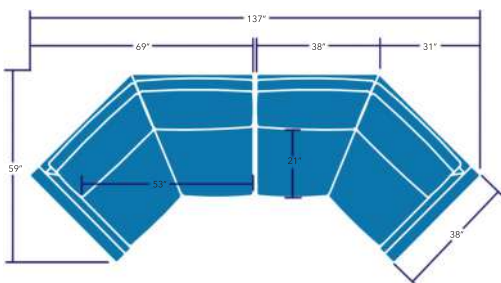

LEFT ARM FACING CHAIR
41 - 24 - LAF
 OVERALL: H37 W30½ D38
 INSIDE: W24 D21
 SEAT: H20½
 ARM: H33

RIGHT ARM FACING CHAIR
41 - 24 - RAF
 OVERALL: H37 W30½ D38
 INSIDE: W24 D21
 SEAT: H20½
 ARM: H33

CORNER CHAIR
41 - C
 OVERALL: H37 W38 D38
 INSIDE: W21 D21
 SEAT: H20½

LEFT ARM FACING CORNER SOFA
44 - 70 - 3/3 - LAF
 OVERALL: H37 W93½ D38
 INSIDE: W69 D21
 SEAT: H20½
 ARM: H33

RIGHT ARM FACING CORNER SOFA
44 - 70 - 3/3 - RAF
 OVERALL: H37 W93½ D38
 INSIDE: W69 D21
 SEAT: H20½
 ARM: H33

LEFT ARM FACING CHAISE
41 - 24 - CH - LAF
 OVERALL: H37 W30½ D68
 INSIDE: W24 D51
 SEAT: H20½
 ARM: H33

RIGHT ARM FACING CHAISE
41 - 24 - CH - RAF
 OVERALL: H37 W30½ D68
 INSIDE: W24 D51
 SEAT: H20½
 ARM: H33

ROUND CHAIR
41 - 3/1 - R
 OVERALL: H37 W73 D38
 INSIDE: W48½ D25
 SEAT: H20½

LEFT/RIGHT ARM FACING WEDGE LOVESEAT
42 - 2/2 - LW/RW
 OVERALL: H37 W68 D59
 INSIDE: W53 D21
 SEAT: H20½
 ARM: H33