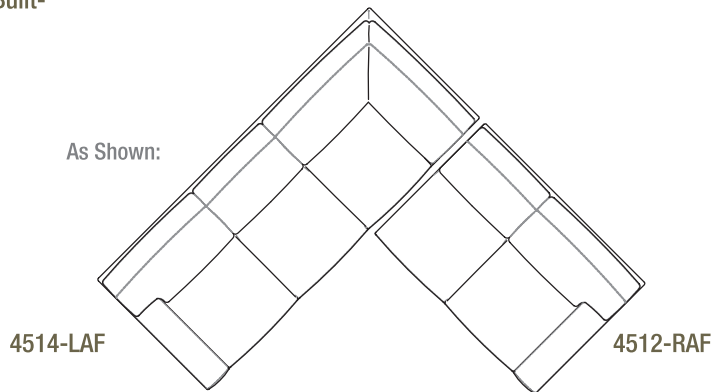

**4510 Vancouver Ottoman**  
 H18½ W28 D28

**4512-LAF Vancouver Left Arm Facing Loveseat**  
 Overall: H37 W61 D43  
 Inside: W52 D24  
 Seat: H21½ Arm: H23½

**4514-LAF Vancouver Left Arm Facing Sofa with Built-In Corner**  
 Overall: H37 W102 D43  
 Inside: W76 D24  
 Seat: H21½ Arm: H23½

**4512-RAF Vancouver Right Arm Facing Loveseat**  
 Overall: H37 W61 D43  
 Inside: W52 D24  
 Seat: H21½ Arm: H23½

**4514-RAF Vancouver Right Arm Facing Sofa with Built-In Corner**  
 Overall: H37 W102 D43  
 Inside: W76 D24  
 Seat: H21½ Arm: H23½

# Vancouver Sectional

4514-LAF Vancouver Left Arm Facing Sofa with Built-In Corner

4512-RAF Vancouver Right Arm Facing Loveseat

As Shown:

**4511-A Vancouver Armless Chair**  
Overall: H37 W26½ D43  
Inside: W26½ D24  
Seat: H21½

Scale: ¼" = 1'