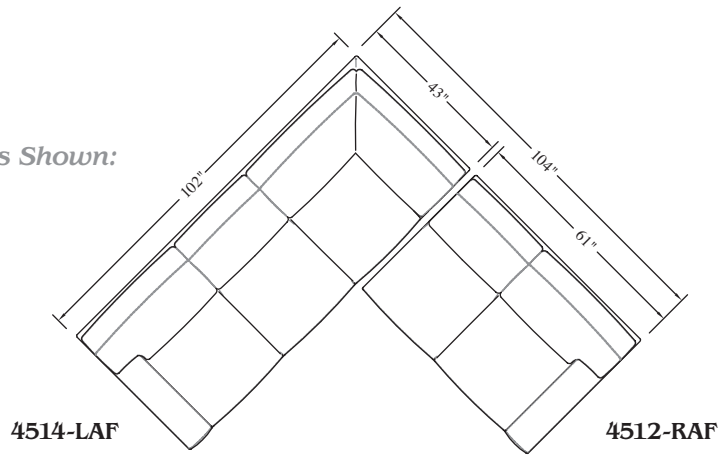

# Vancouver Sectional

As Shown:

**4511-A Vancouver Armless Chair**  
Overall: H37 W26½ D43  
Inside: W26½ D24  
Seat: H21½

**4513-A Vancouver Armless Sofa**  
Overall: H37 W78½ D43  
Inside: W78½ D24  
Seat: H21½

**4511-C Vancouver Corner Chair**  
Overall: H37 W42 D43  
Inside: W24 D24  
Seat: H21½

**4513-LAF Vancouver Left Arm Facing Sofa**  
Overall: H37 W87 D43  
Inside: W78 D24  
Seat: H21½  
Arm: H23½

**4512-A Vancouver Armless Loveseat**  
Overall: H37 W52½ D43  
Inside: W52½ D24  
Seat: H21½

**4513-RAF Vancouver Right Arm Facing Sofa**  
Overall: H37 W87 D43  
Inside: W78 D24  
Seat: H21½  
Arm: H23½

**4512-LAF Vancouver Left Arm Facing Loveseat**  
Overall: H37 W61 D43  
Inside: W52 D24  
Seat: H21½  
Arm: H23½

**4514-RAF Vancouver Right Arm Facing Sofa with Built-in Corner**  
Overall: H37 W102 D43  
Inside: W76 D24  
Seat: H21½  
Arm: H23½

Scale: ¼" = 1'