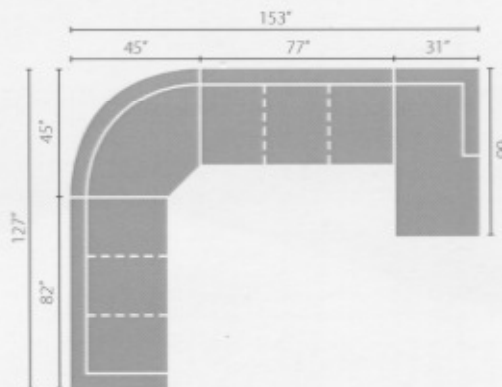

# Jesper *Style C2400/CL2400 sectional*

**Jesper**  
**Configuration A**  
 C2400L / CL2400L CRNS Corner Sofa  
 C2400R / CL2400R S Sofa

**Jesper**  
**Configuration B**  
 C2400L / CL2400L S Sofa  
 C2400 / CL2400 WEDGE Wedge  
 C2400 / CL2400 AS Armless Sofa  
 C2400R / C2400R CHASE Chaise

## Sectional Pieces

C2400L/R CRNS  
 CL2400L/R CRNS  
 Corner Sofa  
 W95\" D37\" H31\"

C2400L/R S  
 CL2400L/R S  
 Sofa  
 W82\" D37\" H31\"

C2400L/R LS  
 CL2400L/R LS  
 Loveseat  
 W56\" D37\" H31\"