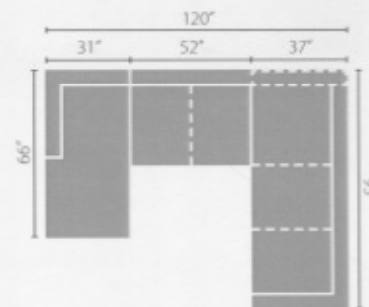

Jesper
Configuration F
C2400L / CL2400L CHASE Chaise
C2400 / CL2400 ALS Armless Loveseat
C2400R / CL2400R CRNS Corner Sofa

Sectional Pieces