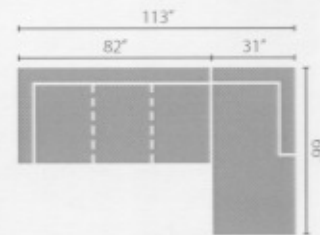

# Jesper *Style C2400/CL2400 sectional*

**Jesper**  
**Configuration A**  
 C2400L / CL2400L CRNS Corner Sofa  
 C2400R / CL2400R S Sofa

**Jesper**  
**Configuration B**  
 C2400L / CL2400L S Sofa  
 C2400 / CL2400 WEDGE Wedge  
 C2400 / CL2400 AS Armless Sofa  
 C2400R / C2400R CHASE Chaise

## Sectional Pieces

C2400L/R CRNS  
 CL2400L/R CRNS  
 Corner Sofa  
 W95\" D37\" H31\"

C2400L/R S  
 CL2400L/R S  
 Sofa  
 W82\" D37\" H31\"

C2400L/R LS  
 CL2400L/R LS  
 Loveseat  
 W56\" D37\" H31\"