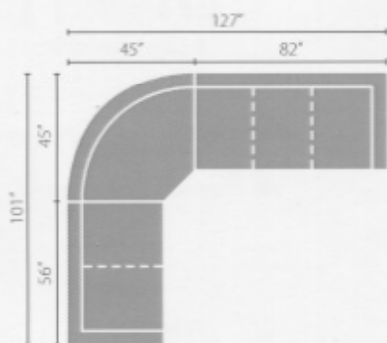

Jesper
Configuration D
C2400L / CL2400L LS Loveseat
C2400 / CL2400 WEDGE Wedge
C2400R / CL2400R S Sofa