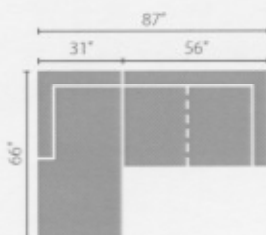

Jesper
Configuration E
C2400L / CL2400L CHASE Chaise
C2400R / CL2400R LS Loveseat