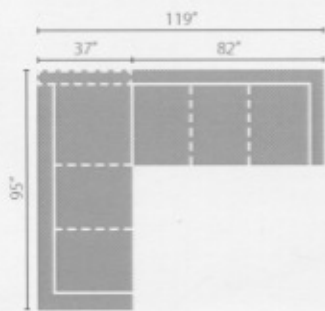

# Jesper *Style C2400/CL2400 sectional*

**Jesper**  
**Configuration A**  
 C2400L / CL2400L CRNS Corner Sofa  
 C2400R / CL2400R S Sofa

**Jesper**  
**Configuration B**  
 C2400L / CL2400L S Sofa  
 C2400 / CL2400 WEDGE Wedge  
 C2400 / CL2400 AS Armless Sofa  
 C2400R / C2400R CHASE Chaise

## Sectional Pieces

C2400L/R CRNS  
 CL2400L/R CRNS  
 Corner Sofa  
 W95\" D37\" H31\"

C2400L/R S  
 CL2400L/R S  
 Sofa  
 W82\" D37\" H31\"

C2400L/R LS  
 CL2400L/R LS  
 Loveseat  
 W56\" D37\" H31\"