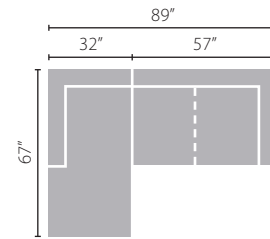

Joel *Style C1000/CL1000 sectional*

Joel
Configuration A
 C1000L / CL1000L CRNS Corner Sofa
 C1000R / CL1000R S One Arm Sofa
 *Available in fabric or leather

Joel
Configuration B
 C1000L / CL1000L CRNS Corner Sofa
 C1000 / CL1000 ALS Armless Loveseat
 C1000R / CL1000R CHASE One Arm Chaise
 *Available in fabric or leather

Sectional Pieces

C1000L/R CRNS
 CL1000L/R CRNS
 Corner Sofa
 W95" D41" H34"
 2 21" Arm Pillow

C1000L/R S
 CL1000L/R S
 One Arm Sofa
 W81" D41" H34"
 1 21" Arm Pillow

C1000L/R LS
 CL1000L/R LS
 One Arm Loveseat
 W57" D41" H34"
 1 21" Arm Pillow