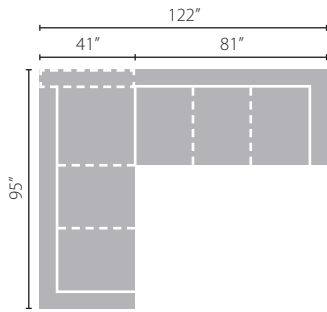

Joel *Style C1000/CL1000 sectional*

Joel
Configuration A
 C1000L / CL1000L CRNS Corner Sofa
 C1000R / CL1000R S One Arm Sofa
 *Available in fabric or leather

Joel
Configuration B
 C1000L / CL1000L CRNS Corner Sofa
 C1000 / CL1000 ALS Armless Loveseat
 C1000R / CL1000R CHASE One Arm Chaise
 *Available in fabric or leather

Sectional Pieces

C1000L/R CRNS
 CL1000L/R CRNS
 Corner Sofa
 W95" D41" H34"
 2 21" Arm Pillow

C1000L/R S
 CL1000L/R S
 One Arm Sofa
 W81" D41" H34"
 1 21" Arm Pillow

C1000L/R LS
 CL1000L/R LS
 One Arm Loveseat
 W57" D41" H34"
 1 21" Arm Pillow