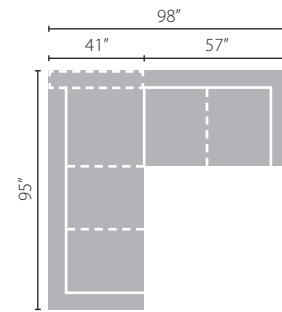

Joel
Configuration F
C1000L / CL1000L CRNS Corner Sofa
C1000R / CL1000R LS One Arm Loveseat
*Available in fabric or leather

Sectional Pieces

Arm Pillows available on fabric pieces only. Throw pillows are optional on leather pieces. Must be purchased through Pillow Program.