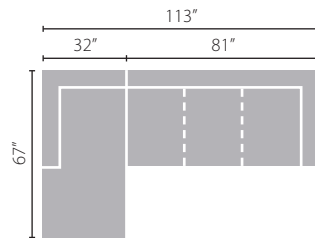

Joel
Configuration E
C1000L / CL1000L CHASE One Arm Chaise
C1000R / CL1000R S One Arm Sofa
*Available in fabric or leather