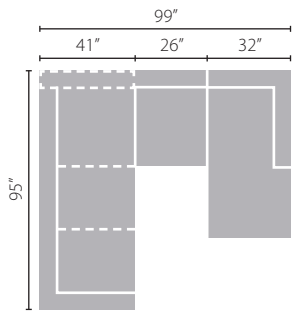

Joel
Configuration D
C1000L / CL1000L CRNS Corner Sofa
C1000 / CL1000 AC Armless Chair
C1000R / CL1000R CHASE One Arm Chaise
*Available in fabric or leather