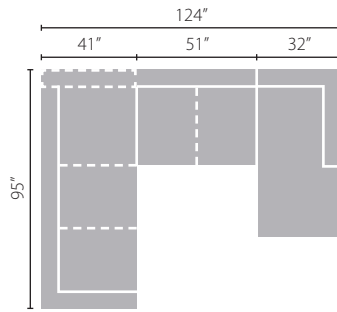

Joel *Style C1000/CL1000 sectional*

Joel
Configuration A
 C1000L / CL1000L CRNS Corner Sofa
 C1000R / CL1000R S One Arm Sofa
 *Available in fabric or leather

Joel
Configuration B
 C1000L / CL1000L CRNS Corner Sofa
 C1000 / CL1000 ALS Armless Loveseat
 C1000R / CL1000R CHASE One Arm Chaise
 *Available in fabric or leather

Sectional Pieces

C1000L/R CRNS
 CL1000L/R CRNS
 Corner Sofa
 W95" D41" H34"
 2 21" Arm Pillow

C1000L/R S
 CL1000L/R S
 One Arm Sofa
 W81" D41" H34"
 1 21" Arm Pillow

C1000L/R LS
 CL1000L/R LS
 One Arm Loveseat
 W57" D41" H34"
 1 21" Arm Pillow