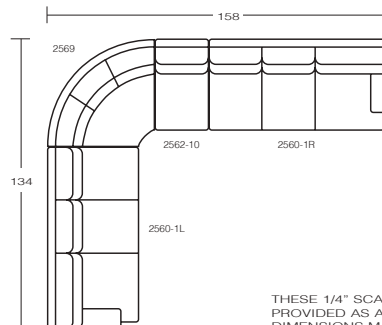

H39 W49 D41
INSIDE: H19 W49 D22
SEAT H: 20

2568-15

RIGHT ARM CHAISE

H39 W34 D67
INSIDE: H19 W24 D48
SEAT H: 20 ARM H: 24

2568-16

LEFT ARM CHAISE

H39 W34 D67
INSIDE: H19 W24 D48
SEAT H: 20 ARM H: 24

2565-50-1L

LEFT ARM ANGLED LOVESEAT

H39 W80 D59
INSIDE: H19 W58 D22
SEAT H: 20 ARM H: 24

2565-50

ANGLED LOVESEAT

H39 W74 D59
INSIDE: H19 W62 D22
SEAT H: 20

80

2565-50-1R RIGHT ARM ANGLED LOVESEAT

SAME DIMENSIONS AS
2565-50-1L

SUGGESTED CONFIGURATIONS

THESE 1/4" SCALE DRAWINGS ARE PROVIDED AS A GUIDE ONLY. THE DIMENSIONS MAY VARY SLIGHTLY.

PLEASE REMEMBER THAT UPHOLSTERED SEATING IS A HANDMADE PRODUCT. DIMENSIONS MAY VARY SLIGHTLY FROM THOSE SHOWN HERE.