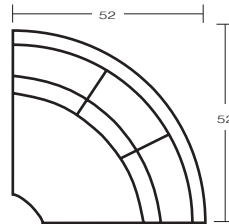

2560-1L

2560-1R

2560 GARLAND SERIES MODULAR SKETCHES

BACK: LOOSE PILLOW BACK/ZIPPER

2560-1L

LEFT ARM SOFA

H39 W82 D41
INSIDE: H19 W73 D22
SEAT H: 20 ARM H: 24

ALSO AVAILABLE:
X2560-68S-1L SLEEPER SOFA

2565-1L

LEFT ARM LOVESEAT

H39 W58 D41
INSIDE: H19 W49 D22
SEAT H: 20 ARM H: 24

ALSO AVAILABLE:
X2565-1L SLEEPER LOVESEAT

2569 WEDGE

H39 W72 D44
INSIDE: H19 W46 D21
SEAT H: 20

ALSO AVAILABLE:
X2569 WEDGE
(FOR USE WITH SLEEPER SOFAS ONLY)

SAME DIMENSIONS AS
2560-1L

ALSO AVAILABLE:
X2560-68S-1R SLEEPER

2565-1R

RIGHT ARM LOVESEAT

SAME DIMENSIONS AS
2565-1L

ALSO AVAILABLE:
X2565-1R SLEEPER LOVESEAT

2565-48

ARMLESS LOVESEAT

LEFT ARM ANGLED LOVESEAT

H39 W80 D59
INSIDE: H19 W58 D22
SEAT H: 20 ARM H: 24

2565-50

ANGLED LOVESEAT

H39 W74 D59
INSIDE: H19 W62 D22
SEAT H: 20

80

2565-50-1R RIGHT ARM ANGLED LOVESEAT

SAME DIMENSIONS AS
2565-50-1L