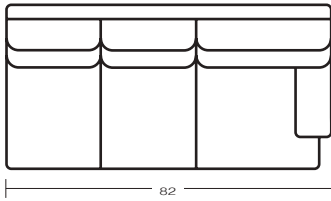

2565-1L

LEFT ARM LOVESEAT

H39 W58 D41
INSIDE: H19 W49 D22
SEAT H: 20 ARM H: 24

ALSO AVAILABLE:
X2565-1L SLEEPER LOVESEAT

2569 WEDGE

H39 W72 D44
INSIDE: H19 W46 D21
SEAT H: 20

ALSO AVAILABLE:
X2569 WEDGE
(FOR USE WITH SLEEPER SOFAS ONLY)

2562-10

ARMLESS CHAIR

H39 W24 D41
INSIDE: H19 W24 D22
SEAT H: 20

2562-35

CORNER CHAIR

H39 W41 D41
INSIDE: H19 W24 D22
SEAT H: 20

2560-1R

RIGHT ARM SOFA

SAME DIMENSIONS AS
2560-1L

ALSO AVAILABLE:
X2560-68S-1R SLEEPER

2565-1R

RIGHT ARM LOVESEAT

SAME DIMENSIONS AS
2565-1L

ALSO AVAILABLE:
X2565-1R SLEEPER LOVESEAT

2565-48

ARMLESS LOVESEAT

LEFT ARM ANGLED LOVESEAT

H39 W80 D59
INSIDE: H19 W58 D22
SEAT H: 20 ARM H: 24

2565-50

ANGLED LOVESEAT

H39 W74 D59
INSIDE: H19 W62 D22
SEAT H: 20

80

2565-50-1R RIGHT ARM ANGLED LOVESEAT

SAME DIMENSIONS AS
2565-50-1L