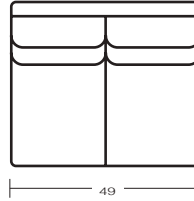

2562-10

ARMLESS CHAIR

H39 W24 D41
INSIDE: H19 W24 D22
SEAT H: 20

2562-35

CORNER CHAIR

H39 W41 D41
INSIDE: H19 W24 D22
SEAT H: 20

2560-1R

RIGHT ARM SOFA

SAME DIMENSIONS AS
2560-1L

ALSO AVAILABLE:
X2560-68S-1R SLEEPER

2565-1R

RIGHT ARM LOVESEAT

SAME DIMENSIONS AS
2565-1L

ALSO AVAILABLE:
X2565-1R SLEEPER LOVESEAT

2565-48

ARMLESS LOVESEAT

H39 W49 D41
INSIDE: H19 W49 D22
SEAT H: 20

2568-15

RIGHT ARM CHAISE

H39 W34 D67
INSIDE: H19 W24 D48
SEAT H: 20 ARM H: 24

2568-16

LEFT ARM CHAISE

H39 W34 D67
INSIDE: H19 W24 D48
SEAT H: 20 ARM H: 24

2565-50-1L

LEFT ARM ANGLED LOVESEAT

H39 W80 D59
INSIDE: H19 W58 D22
SEAT H: 20 ARM H: 24

2565-50

ANGLED LOVESEAT

H39 W74 D59
INSIDE: H19 W62 D22
SEAT H: 20

80

2565-50-1R RIGHT ARM ANGLED LOVESEAT

SAME DIMENSIONS AS
2565-50-1L