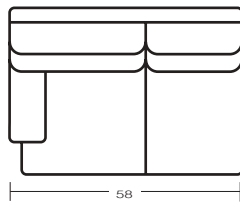

2560-1L

2560-1R

2560 GARLAND SERIES MODULAR SKETCHES

BACK: LOOSE PILLOW BACK/ZIPPER

2560-1L

LEFT ARM SOFA

H39 W82 D41
INSIDE: H19 W73 D22
SEAT H: 20 ARM H: 24

ALSO AVAILABLE:
X2560-68S-1L SLEEPER SOFA

2565-1L

LEFT ARM LOVESEAT

H39 W58 D41
INSIDE: H19 W49 D22
SEAT H: 20 ARM H: 24

ALSO AVAILABLE:
X2565-1L SLEEPER LOVESEAT

2569 WEDGE

H39 W72 D44
INSIDE: H19 W46 D21
SEAT H: 20

ALSO AVAILABLE:
X2569 WEDGE
(FOR USE WITH SLEEPER SOFAS ONLY)

SAME DIMENSIONS AS
2560-1L

ALSO AVAILABLE:
X2560-68S-1R SLEEPER

2565-1R

RIGHT ARM LOVESEAT

SAME DIMENSIONS AS
2565-1L

ALSO AVAILABLE:
X2565-1R SLEEPER LOVESEAT

2565-48

ARMLESS LOVESEAT

LEFT ARM ANGLED LOVESEAT

H39 W80 D59
INSIDE: H19 W58 D22
SEAT H: 20 ARM H: 24

2565-50

ANGLED LOVESEAT

H39 W74 D59
INSIDE: H19 W62 D22
SEAT H: 20

80

2565-50-1R RIGHT ARM ANGLED LOVESEAT

SAME DIMENSIONS AS
2565-50-1L