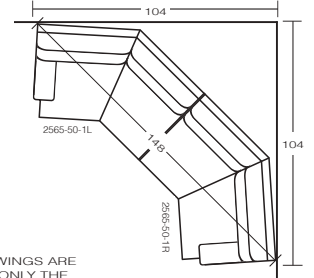

SAME DIMENSIONS AS
2560-1L

ALSO AVAILABLE:
X2560-68S-1R SLEEPER

2565-1R

RIGHT ARM LOVESEAT

SAME DIMENSIONS AS
2565-1L

ALSO AVAILABLE:
X2565-1R SLEEPER LOVESEAT

2565-48

ARMLESS LOVESEAT

H39 W49 D41
INSIDE: H19 W49 D22
SEAT H: 20

2568-15

RIGHT ARM CHAISE

H39 W34 D67
INSIDE: H19 W24 D48
SEAT H: 20 ARM H: 24

2568-16

LEFT ARM CHAISE

H39 W34 D67
INSIDE: H19 W24 D48
SEAT H: 20 ARM H: 24

2565-50-1L

LEFT ARM ANGLED LOVESEAT

H39 W80 D59
INSIDE: H19 W58 D22
SEAT H: 20 ARM H: 24

2565-50

ANGLED LOVESEAT

H39 W74 D59
INSIDE: H19 W62 D22
SEAT H: 20

80

2565-50-1R RIGHT ARM ANGLED LOVESEAT

SAME DIMENSIONS AS
2565-50-1L

SUGGESTED CONFIGURATIONS

THESE 1/4" SCALE DRAWINGS ARE PROVIDED AS A GUIDE ONLY. THE DIMENSIONS MAY VARY SLIGHTLY.

PLEASE REMEMBER THAT UPHOLSTERED SEATING IS A HANDMADE PRODUCT. DIMENSIONS MAY VARY SLIGHTLY FROM THOSE SHOWN HERE.