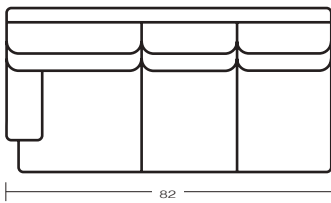

2560-1L

2560-1R

2560 GARLAND SERIES MODULAR SKETCHES

BACK: LOOSE PILLOW BACK/ZIPPER

2560-1L

LEFT ARM SOFA

H39 W82 D41
INSIDE: H19 W73 D22
SEAT H: 20 ARM H: 24

ALSO AVAILABLE:
X2560-68S-1L SLEEPER SOFA

2565-1L

LEFT ARM LOVESEAT

H39 W58 D41
INSIDE: H19 W49 D22
SEAT H: 20 ARM H: 24

ALSO AVAILABLE:
X2565-1L SLEEPER LOVESEAT

2569 WEDGE

H39 W72 D44
INSIDE: H19 W46 D21
SEAT H: 20

ALSO AVAILABLE:
X2569 WEDGE
(FOR USE WITH SLEEPER SOFAS ONLY)

SAME DIMENSIONS AS
2560-1L

ALSO AVAILABLE:
X2560-68S-1R SLEEPER

2565-1R

RIGHT ARM LOVESEAT

SAME DIMENSIONS AS
2565-1L

ALSO AVAILABLE:
X2565-1R SLEEPER LOVESEAT

2565-48

ARMLESS LOVESEAT

LEFT ARM ANGLED LOVESEAT

H39 W80 D59
INSIDE: H19 W58 D22
SEAT H: 20 ARM H: 24

2565-50

ANGLED LOVESEAT

H39 W74 D59
INSIDE: H19 W62 D22
SEAT H: 20

80

2565-50-1R RIGHT ARM ANGLED LOVESEAT

SAME DIMENSIONS AS
2565-50-1L