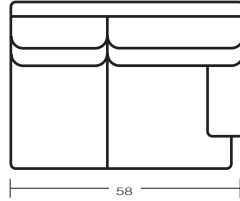

2565-1L

LEFT ARM LOVESEAT

H39 W58 D41
INSIDE: H19 W49 D22
SEAT H: 20 ARM H: 24

ALSO AVAILABLE:
X2565-1L SLEEPER LOVESEAT

2569 WEDGE

H39 W72 D44
INSIDE: H19 W46 D21
SEAT H: 20

ALSO AVAILABLE:
X2569 WEDGE
(FOR USE WITH SLEEPER SOFAS ONLY)

2562-10

ARMLESS CHAIR

H39 W24 D41
INSIDE: H19 W24 D22
SEAT H: 20

2562-35

CORNER CHAIR

H39 W41 D41
INSIDE: H19 W24 D22
SEAT H: 20

2560-1R

RIGHT ARM SOFA

SAME DIMENSIONS AS
2560-1L

ALSO AVAILABLE:
X2560-68S-1R SLEEPER

2565-1R

RIGHT ARM LOVESEAT

SAME DIMENSIONS AS
2565-1L

ALSO AVAILABLE:
X2565-1R SLEEPER LOVESEAT

2565-48

ARMLESS LOVESEAT

LEFT ARM ANGLED LOVESEAT

H39 W80 D59
INSIDE: H19 W58 D22
SEAT H: 20 ARM H: 24

2565-50

ANGLED LOVESEAT

H39 W74 D59
INSIDE: H19 W62 D22
SEAT H: 20

80

2565-50-1R RIGHT ARM ANGLED LOVESEAT

SAME DIMENSIONS AS
2565-50-1L