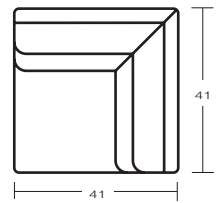

2565-1L

LEFT ARM LOVESEAT

H39 W58 D41
INSIDE: H19 W49 D22
SEAT H: 20 ARM H: 24

ALSO AVAILABLE:
X2565-1L SLEEPER LOVESEAT

2569 WEDGE

H39 W72 D44
INSIDE: H19 W46 D21
SEAT H: 20

ALSO AVAILABLE:
X2569 WEDGE
(FOR USE WITH SLEEPER SOFAS ONLY)

2562-10

ARMLESS CHAIR

H39 W24 D41
INSIDE: H19 W24 D22
SEAT H: 20

2562-35

CORNER CHAIR

H39 W41 D41
INSIDE: H19 W24 D22
SEAT H: 20

2560-1R

RIGHT ARM SOFA

SAME DIMENSIONS AS
2560-1L

ALSO AVAILABLE:
X2560-68S-1R SLEEPER

2565-1R

RIGHT ARM LOVESEAT

SAME DIMENSIONS AS
2565-1L

ALSO AVAILABLE:
X2565-1R SLEEPER LOVESEAT

2565-48

ARMLESS LOVESEAT

LEFT ARM ANGLED LOVESEAT

H39 W80 D59
INSIDE: H19 W58 D22
SEAT H: 20 ARM H: 24

2565-50

ANGLED LOVESEAT

H39 W74 D59
INSIDE: H19 W62 D22
SEAT H: 20

80

2565-50-1R RIGHT ARM ANGLED LOVESEAT

SAME DIMENSIONS AS
2565-50-1L